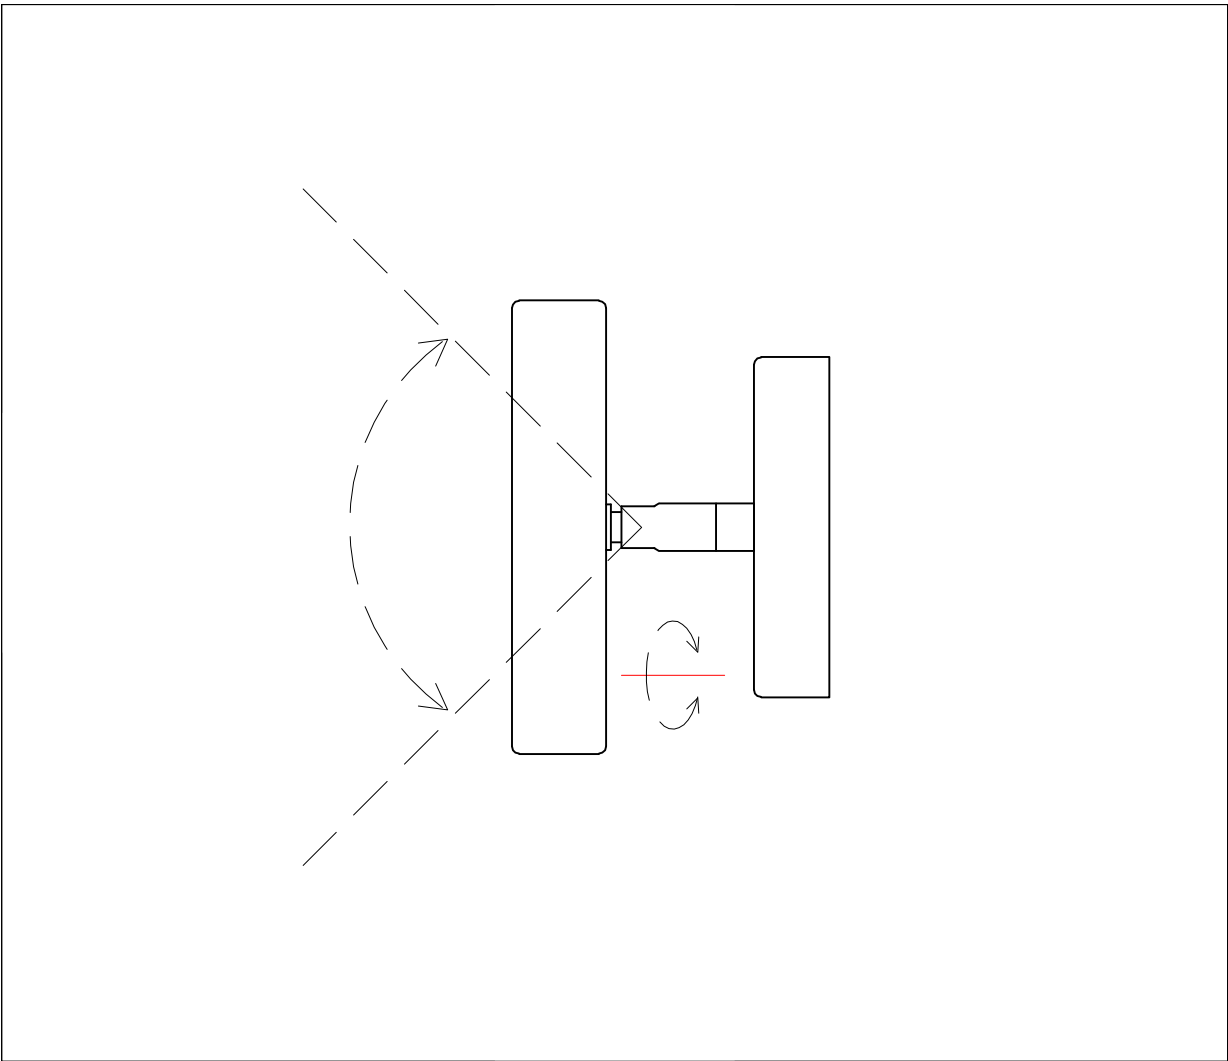

3060-1P

CEILING LAMP

Bulb

LED: 1x10W