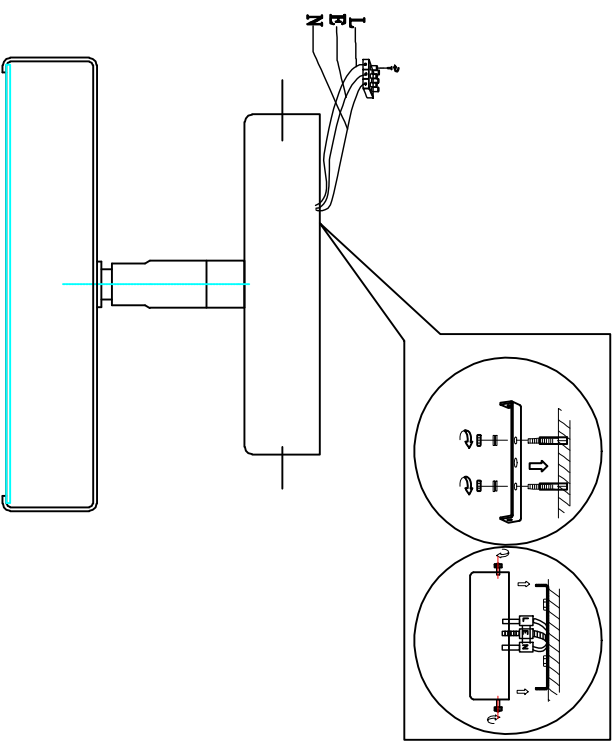

3060-1P

CEILING LAMP

Bulb

LED: 1x10W