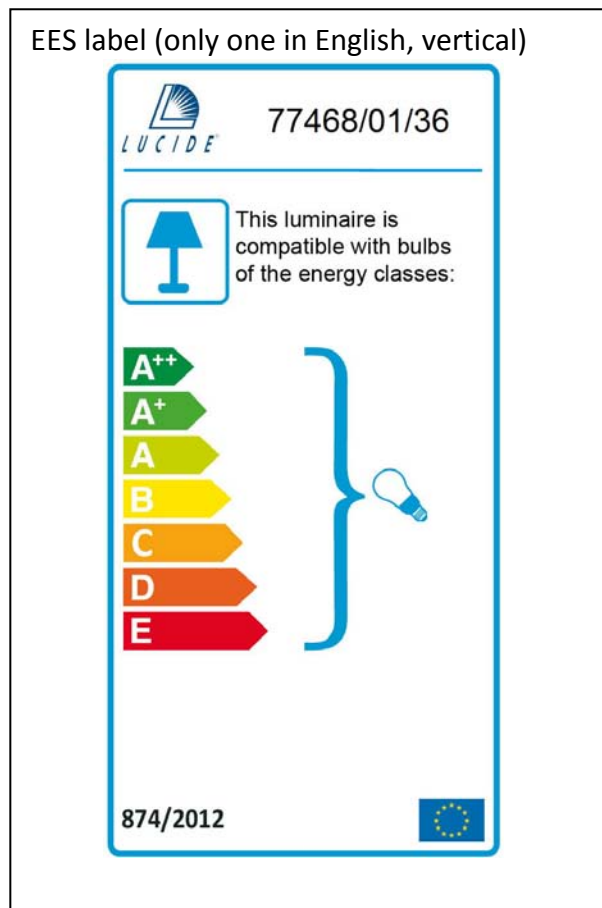

Line drawing of the item (with outline dimensions)

Item number:77468-01-36

Installation drawing (the same as it in its instruction manual)

Technical details

materials used:	Metal+Glass
color:	Sand Silver
dimmable and how is the fixture dimmable:	
size:	Height: 80cm Length: 50cm Width: 44cm Net Weight: 3.2kg
power requirements:	220-240V~50Hz
bulb type and maximum Wattage:	E27 Max 60W
number of bulbs:	1*E27
IP degree:	IP20