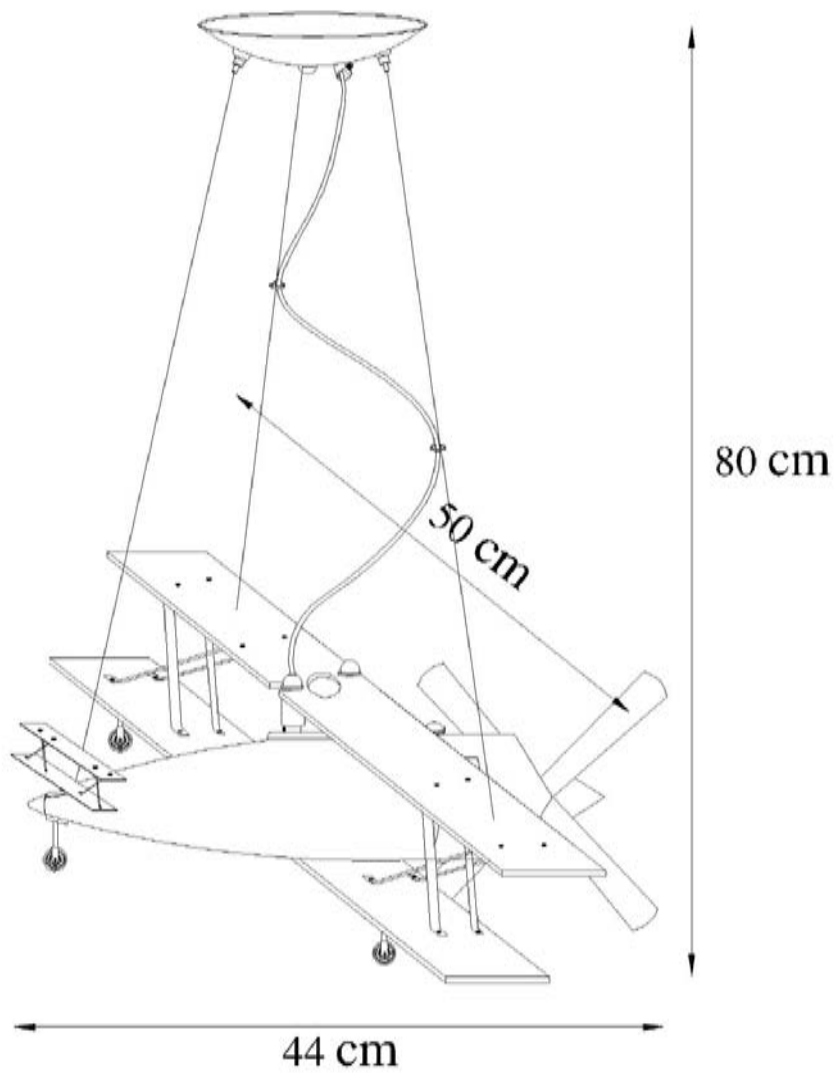

Line drawing of the item (with outline dimensions)

Item number:77468-01-36

Installation drawing (the same as it in its instruction manual)

Technical details

materials used:	Metal+Glass
color:	Sand Silver
dimmable and how is the fixture dimmable:	
size:	Height: 80cm Length: 50cm Width: 44cm Net Weight: 3.2kg
power requirements:	220-240V~50Hz
bulb type and maximum Wattage:	E27 Max 60W
number of bulbs:	1*E27
IP degree:	IP20