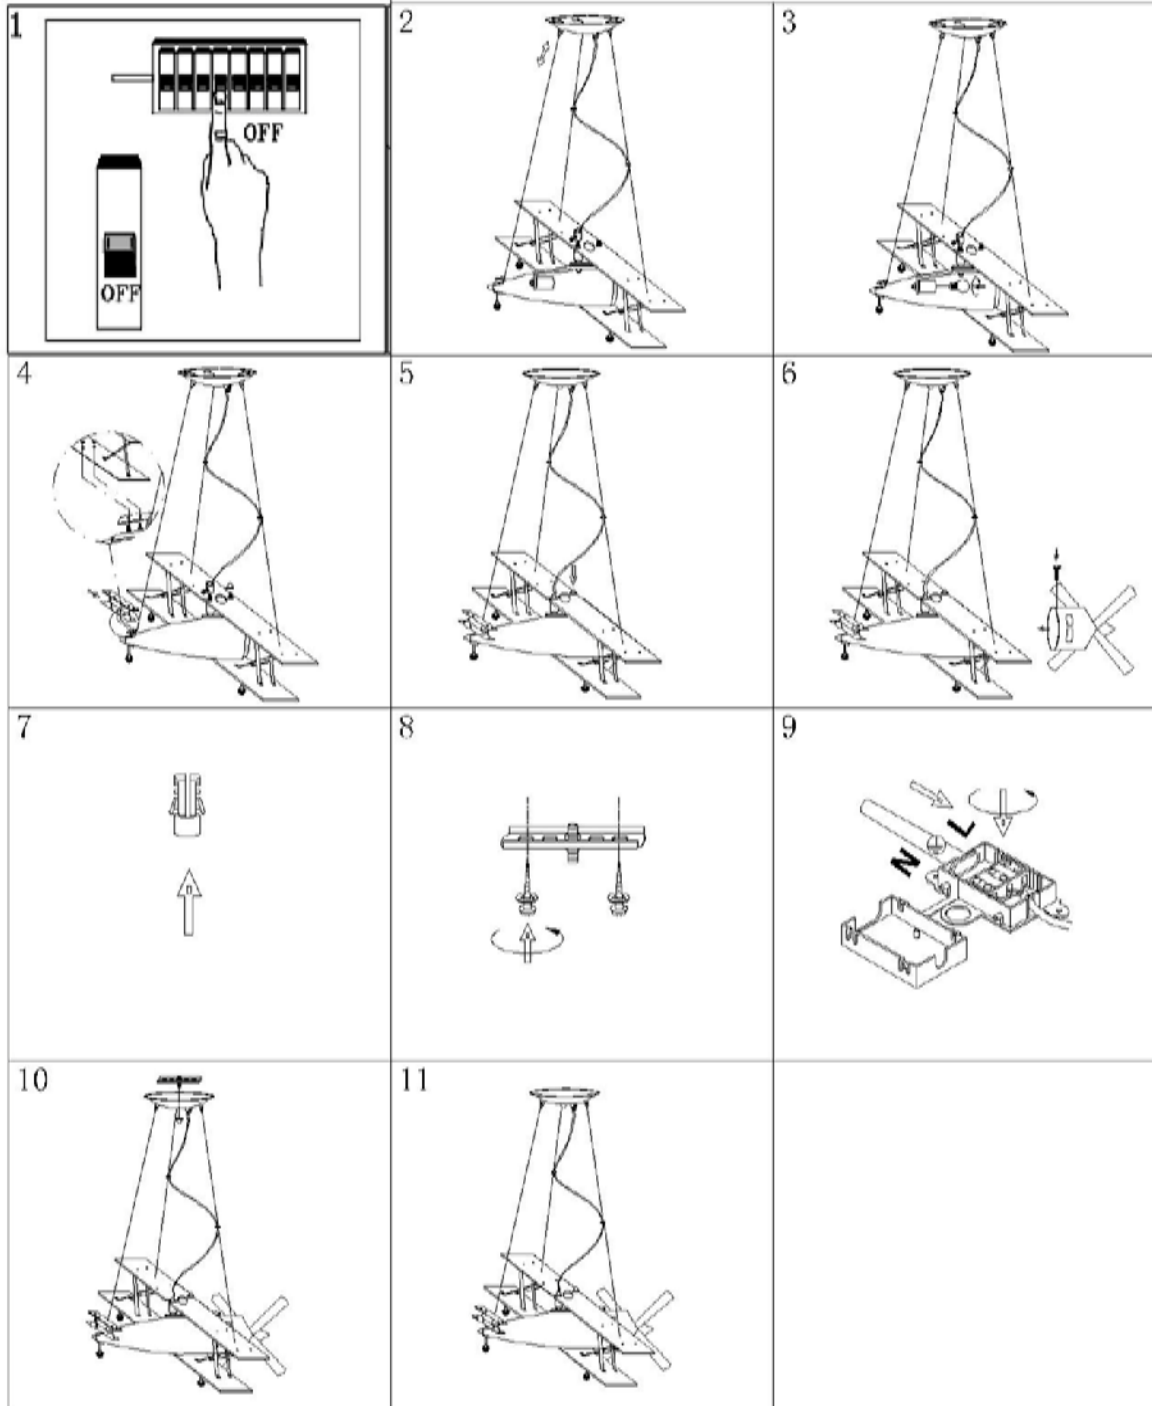

Line drawing of the item (with outline dimensions)

Item number:77468-01-36

Installation drawing (the same as it in its instruction manual)

Technical details

materials used:	Metal+Glass
color:	Sand Silver
dimmable and how is the fixture dimmable:	
size:	Height: 80cm Length: 50cm Width: 44cm Net Weight: 3.2kg
power requirements:	220-240V~50Hz
bulb type and maximum Wattage:	E27 Max 60W
number of bulbs:	1*E27
IP degree:	IP20