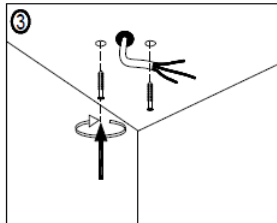

Line drawing of the item (with outline dimensions)

Item number:78368/30/31

Installation drawing (the same as it in its instruction manual)

Technical details

materials used:	Metal ,acrylic and TC
color:	chrome metal frame w/white TC shade&clear acrylic droplet
dimmable and how is the fixture dimmable:	
size:	Height: 139cm Length: 30.5cm Width: 30.5cm Net Weight: 0.91kgs
power requirements:	220-240V-50Hz
bulb type and maximum Wattage:	E27 ESL MAX.24W
number of bulbs:	1XE27
IP degree:	IP20