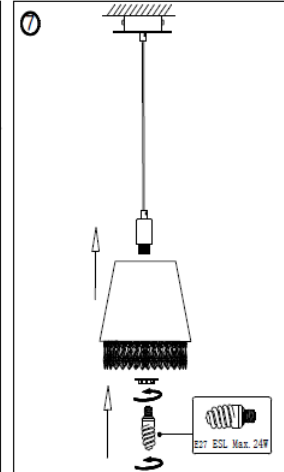

Line drawing of the item (with outline dimensions)

Item number:78368/30/31

Installation drawing (the same as it in its instruction manual)

Technical details

materials used:	Metal ,acrylic and TC
color:	chrome metal frame w/white TC shade&clear acrylic droplet
dimmable and how is the fixture dimmable:	
size:	Height: 139cm Length: 30.5cm Width: 30.5cm Net Weight: 0.91kgs
power requirements:	220-240V-50Hz
bulb type and maximum Wattage:	E27 ESL MAX.24W
number of bulbs:	1XE27
IP degree:	IP20