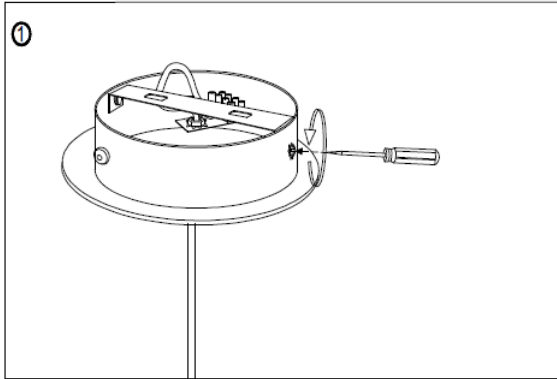

Line drawing of the item (with outline dimensions)

Item number:78368/30/31

Installation drawing (the same as it in its instruction manual)

Technical details

materials used:	Metal ,acrylic and TC
color:	chrome metal frame w/white TC shade&clear acrylic droplet
dimmable and how is the fixture dimmable:	
size:	Height: 139cm Length: 30.5cm Width: 30.5cm Net Weight: 0.91kgs
power requirements:	220-240V-50Hz
bulb type and maximum Wattage:	E27 ESL MAX.24W
number of bulbs:	1XE27
IP degree:	IP20