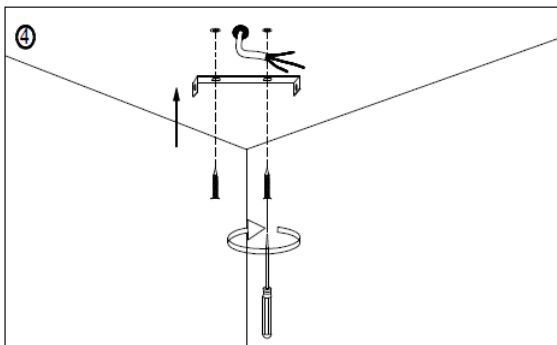

Line drawing of the item (with outline dimensions)

Item number:78368/30/31

Installation drawing (the same as it in its instruction manual)

Technical details

materials used:	Metal ,acrylic and TC
color:	chrome metal frame w/white TC shade&clear acrylic droplet
dimmable and how is the fixture dimmable:	
size:	Height: 139cm Length: 30.5cm Width: 30.5cm Net Weight: 0.91kgs
power requirements:	220-240V-50Hz
bulb type and maximum Wattage:	E27 ESL MAX.24W
number of bulbs:	1XE27
IP degree:	IP20