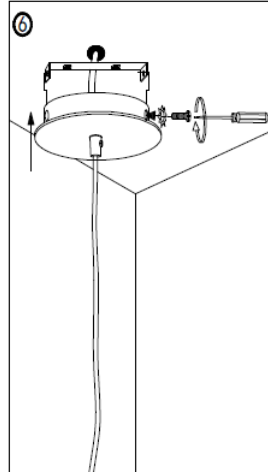

Line drawing of the item (with outline dimensions)

Item number:78368/30/31

Installation drawing (the same as it in its instruction manual)

Technical details

materials used:	Metal ,acrylic and TC
color:	chrome metal frame w/white TC shade&clear acrylic droplet
dimmable and how is the fixture dimmable:	
size:	Height: 139cm Length: 30.5cm Width: 30.5cm Net Weight: 0.91kgs
power requirements:	220-240V-50Hz
bulb type and maximum Wattage:	E27 ESL MAX.24W
number of bulbs:	1XE27
IP degree:	IP20