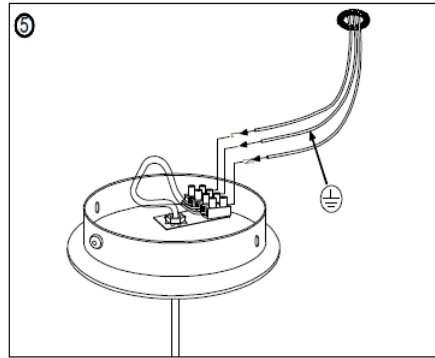

Line drawing of the item (with outline dimensions)

Item number:78368/30/31

Installation drawing (the same as it in its instruction manual)

Technical details

materials used:	Metal ,acrylic and TC
color:	chrome metal frame w/white TC shade&clear acrylic droplet
dimmable and how is the fixture dimmable:	
size:	Height: 139cm Length: 30.5cm Width: 30.5cm Net Weight: 0.91kgs
power requirements:	220-240V-50Hz
bulb type and maximum Wattage:	E27 ESL MAX.24W
number of bulbs:	1XE27
IP degree:	IP20