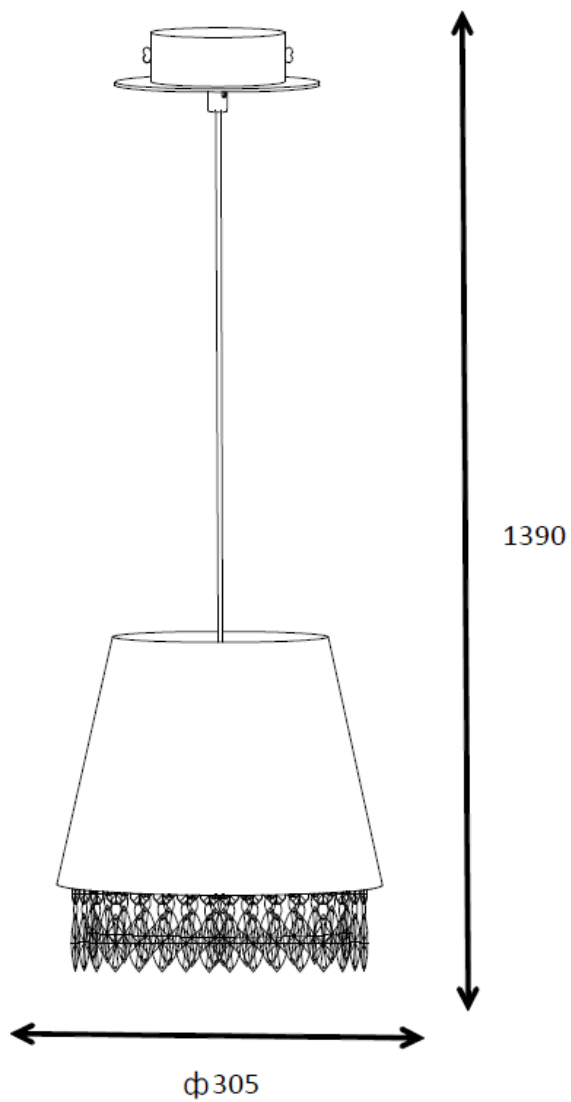

Line drawing of the item (with outline dimensions)

Item number:78368/30/31

Installation drawing (the same as it in its instruction manual)

Technical details

materials used:	Metal ,acrylic and TC
color:	chrome metal frame w/white TC shade&clear acrylic droplet
dimmable and how is the fixture dimmable:	
size:	Height: 139cm Length: 30.5cm Width: 30.5cm Net Weight: 0.91kgs
power requirements:	220-240V-50Hz
bulb type and maximum Wattage:	E27 ESL MAX.24W
number of bulbs:	1XE27
IP degree:	IP20