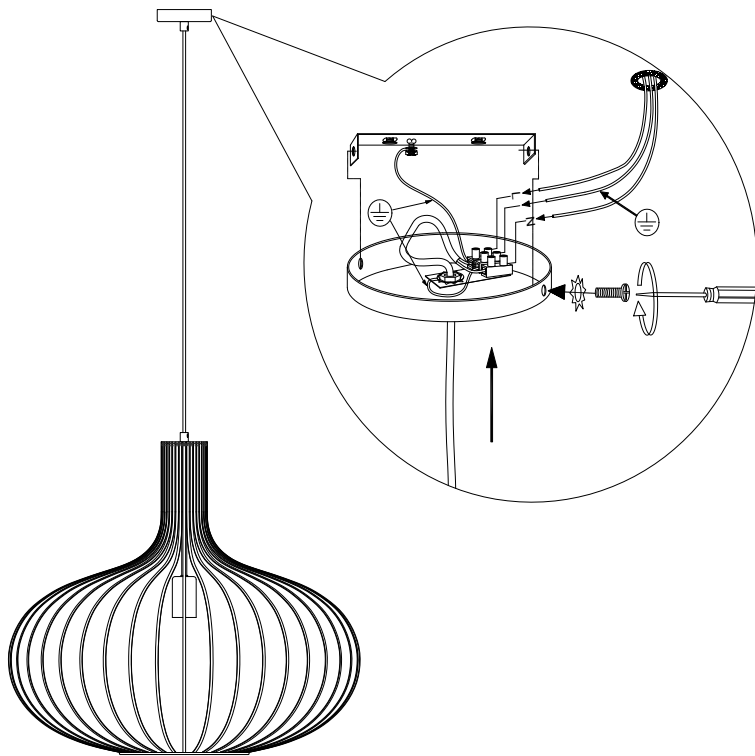

Item number: 78374/50/17
 78374/50/30
 78374/50/31

Technical details

Materials used:	Metal
Color:	Antique copper/Sandy matt black /Sandy matt white
Dimmable and how is fixture dimmable	
Size:	Height: 172cm
	Length: 50cm
	Width: 50cm
	Net weight: 1.68kgs
Power requirements:	220-240V~50Hz
Bulb type and maximum wattage:	E27 MAX.60W
Number of bulbs:	1XE27
IP degree:	IP20