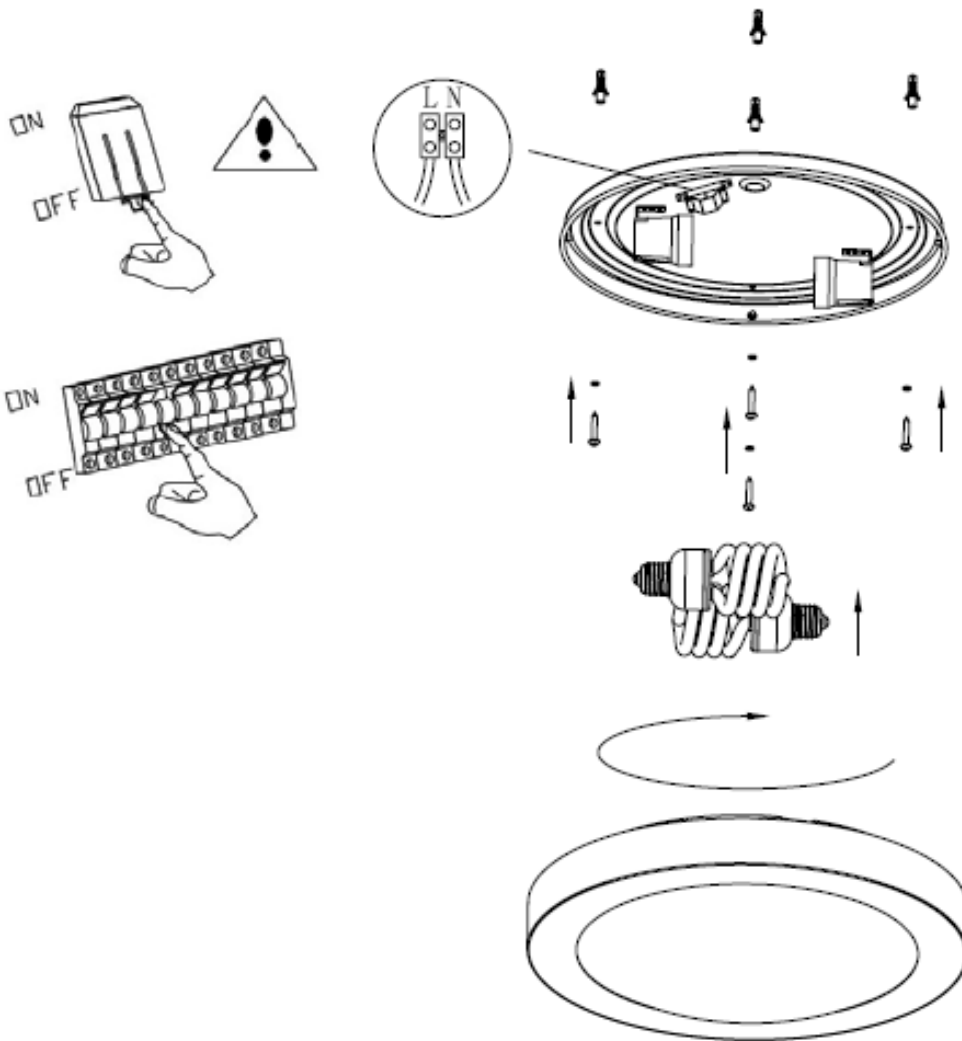

Line drawing of the item (with outline dimensions)

Item number:79158/02/31

Installation drawing (the same as it in its instruction manual)

Technical details

materials used: Metal ,PMMA,Silicone	
color:	White
dimmable and how is the fixture dimmable:	
size:	Height: 100mm Length: Φ 350mm Width: Net Weight: 0.9Kg
power requirements:	220-240~50Hz
bulb type and maximum Wattage:	E27 ESL 2X20W Max.
number of bulbs:	2XE27
IP degree:	IP44