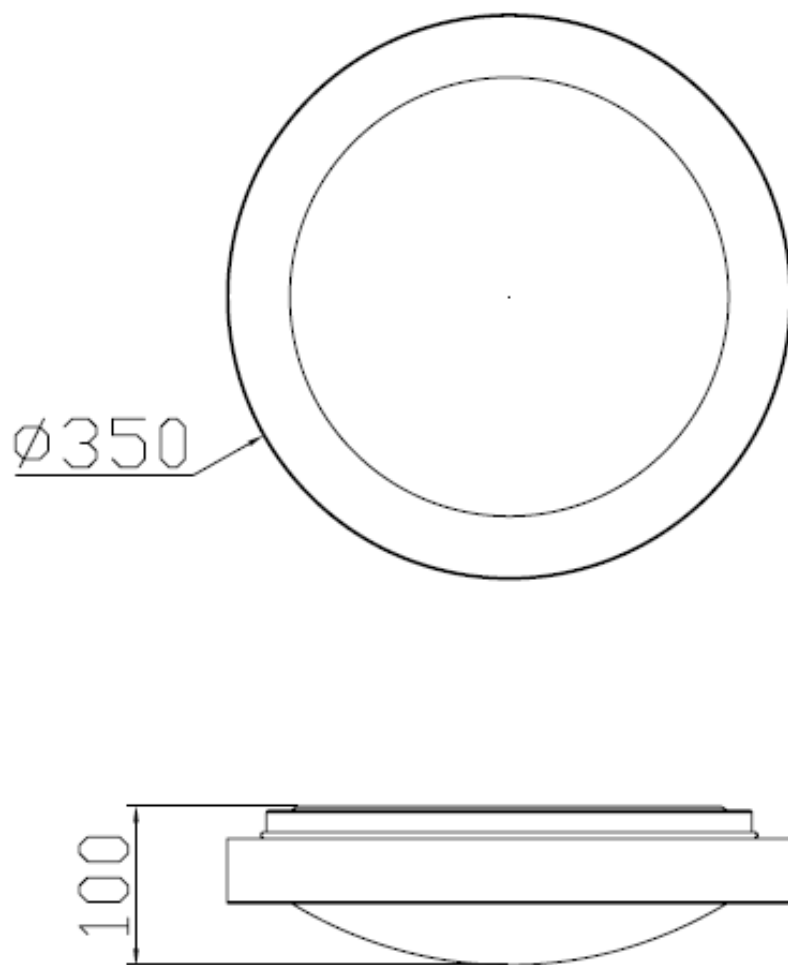

Line drawing of the item (with outline dimensions)

Item number:79158/02/31

Installation drawing (the same as it in its instruction manual)

Technical details

materials used: Metal ,PMMA,Silicone	
color:	White
dimmable and how is the fixture dimmable:	
size:	Height: 100mm Length: Φ 350mm Width: Net Weight: 0.9Kg
power requirements:	220-240~50Hz
bulb type and maximum Wattage:	E27 ESL 2X20W Max.
number of bulbs:	2XE27
IP degree:	IP44