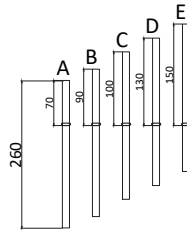

FREYA
TRADITION OF QUALITY

Instruction

FR10008PL-L52G

MAX 52W
2000 Lumen

Model: FR10008PL-L52G
Collection: LED Market

Pendant Lamps