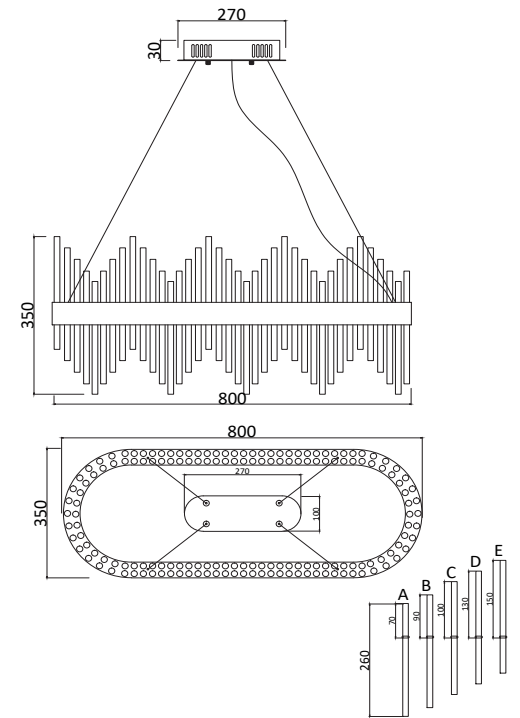

FREYA
TRADITION OF QUALITY

Instruction

FR10008PL-L52G

MAX 52W
2000 Lumen

Model: FR10008PL-L52G
Collection: LED Market

Pendant Lamps