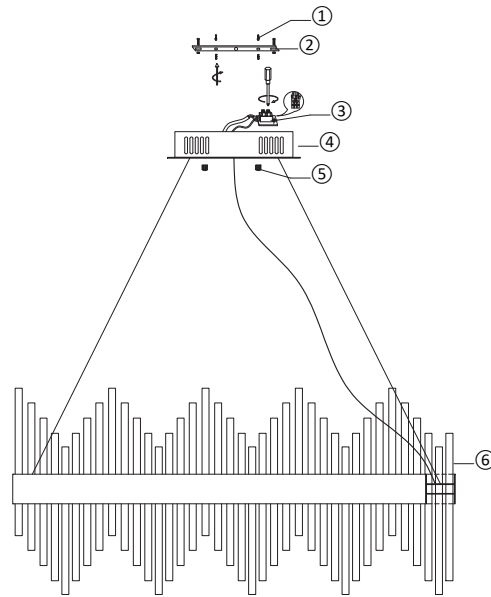

FREYA
TRADITION OF QUALITY

Instruction

FR10008PL-L52G

MAX 52W
2000 Lumen

Model: FR10008PL-L52G
Collection: LED Market

Pendant Lamps