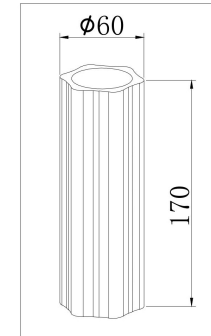

# Instruction

FR5167WL-01BS

1xE14 40W

Model: FR5167WL-01BS

Collection: Modern

Wall Lamps