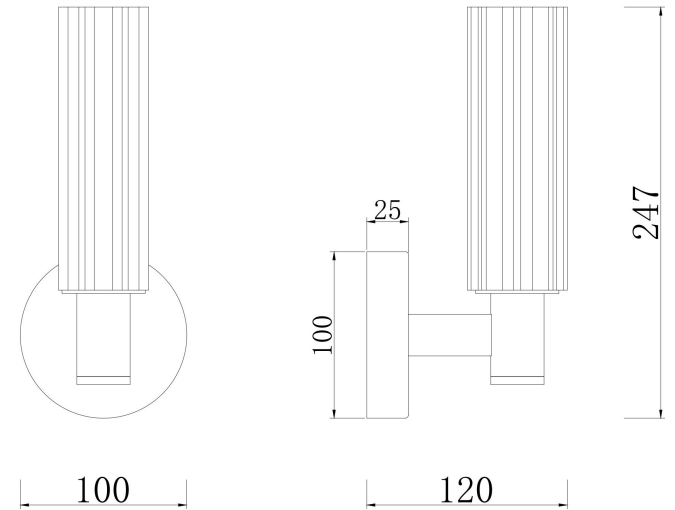

# Instruction

FR5167WL-01BS

1xE14 40W

Model: FR5167WL-01BS

Collection: Modern

Wall Lamps