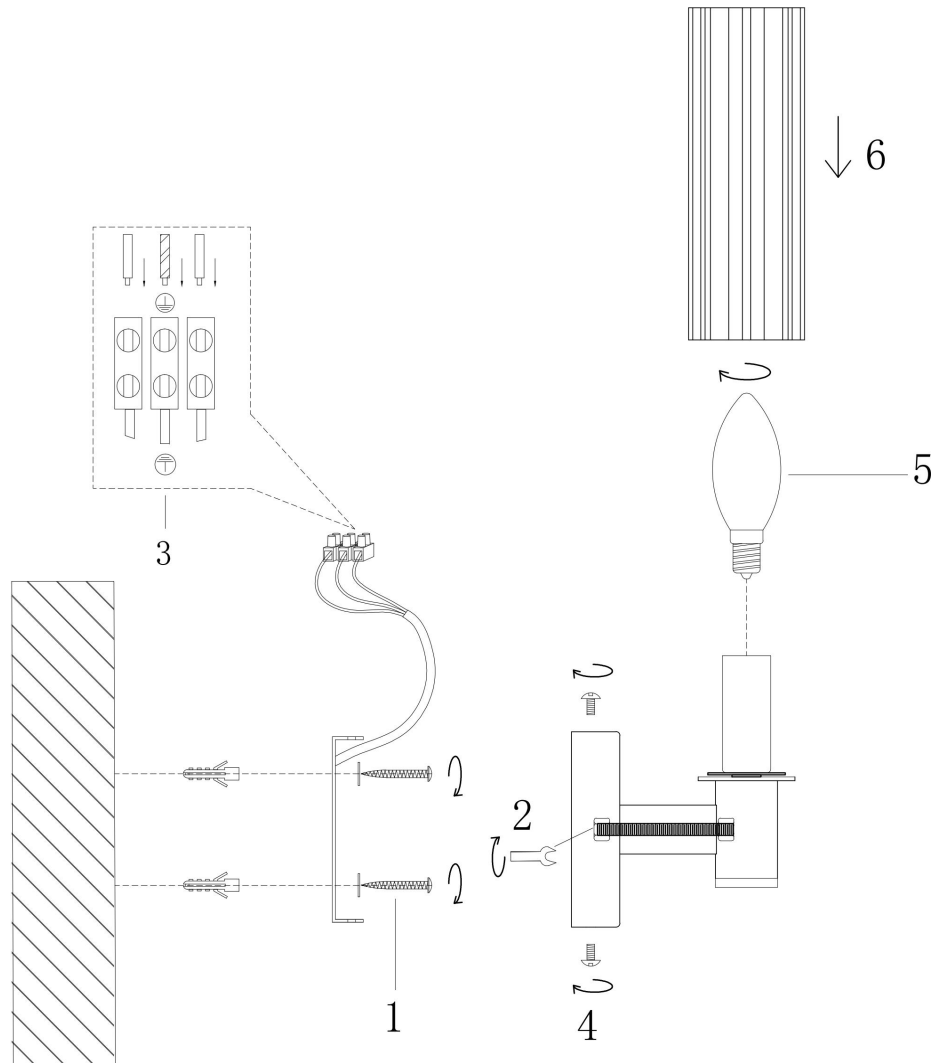

# Instruction

FR5167WL-01BS

1xE14 40W

Model: FR5167WL-01BS

Collection: Modern

Wall Lamps