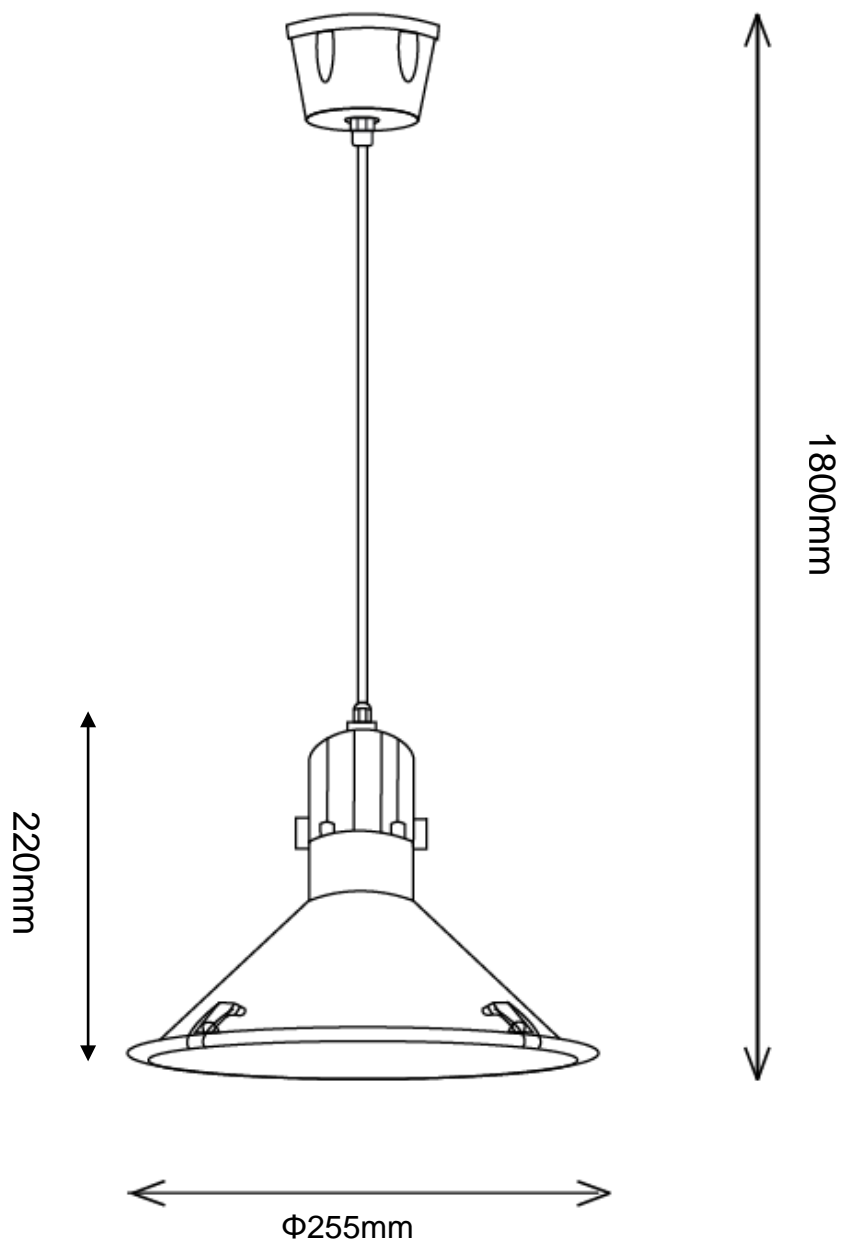

Line drawing of the item

Item number: 79459/25/30

Installation drawing

Technical details

materials used: AL+GLASS	
color:	Matt Black
dimmable and how is the fixture dimmable:	
size:	Height: 1800mm Length: D:255mm Width: Net Weight: 0.95kg
power requirements:	220-240V~50Hz
bulb type and maximum Wattage:	E27 CFL Max. 24W
number of bulbs:	1xE27
IP degree:	IP44