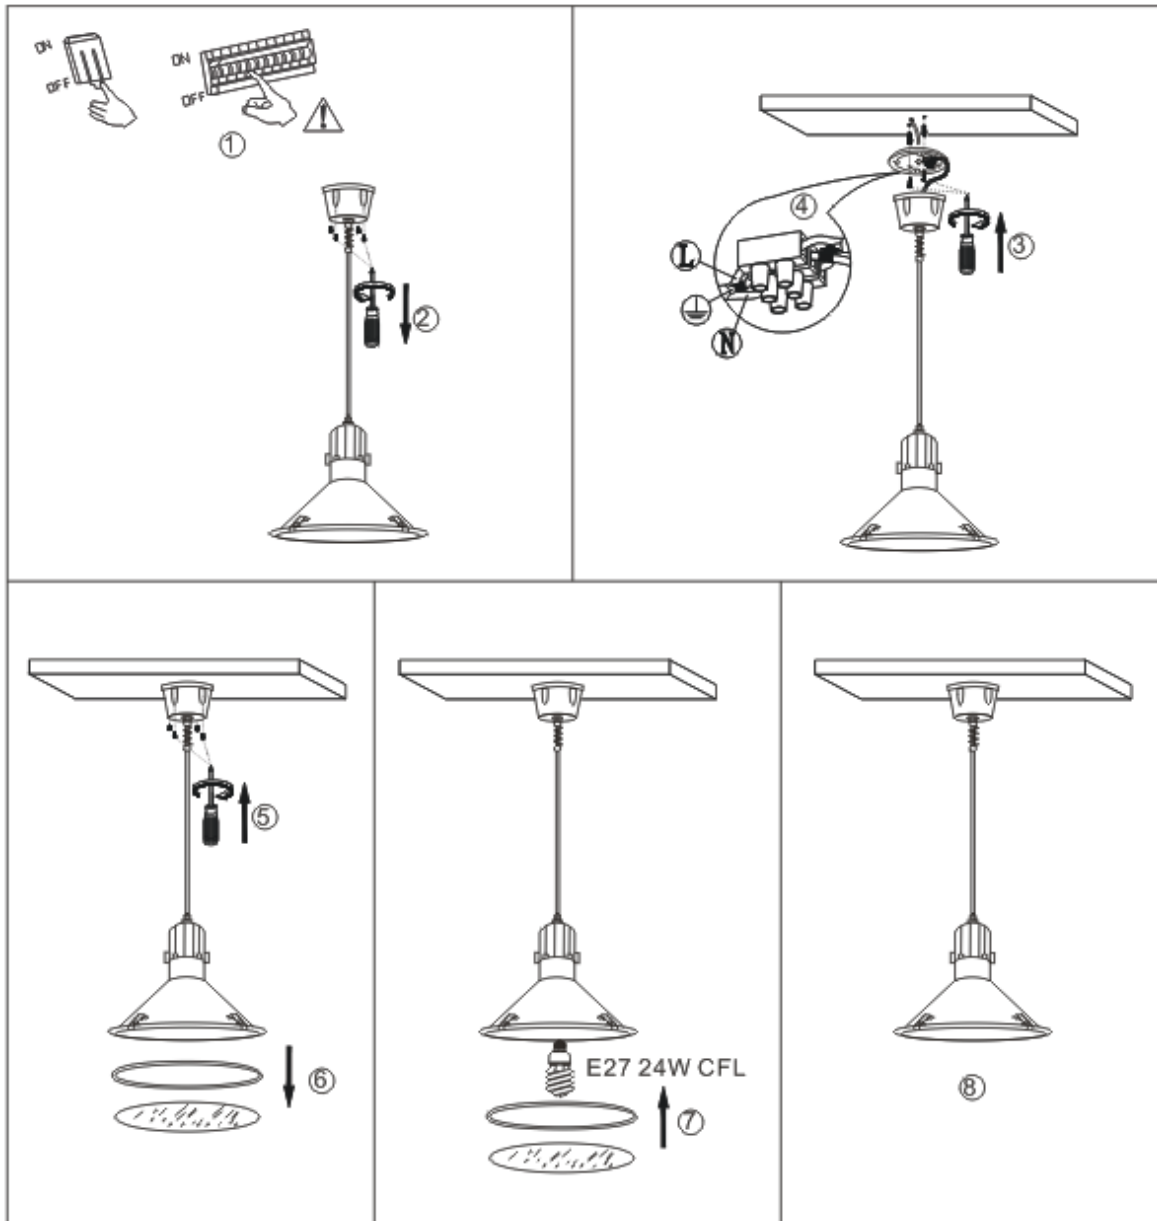

Line drawing of the item

Item number: 79459/25/30

Installation drawing

Technical details

materials used: AL+GLASS	
color:	Matt Black
dimmable and how is the fixture dimmable:	
size:	Height: 1800mm Length: D:255mm Width: Net Weight: 0.95kg
power requirements:	220-240V~50Hz
bulb type and maximum Wattage:	E27 CFL Max. 24W
number of bulbs:	1xE27
IP degree:	IP44