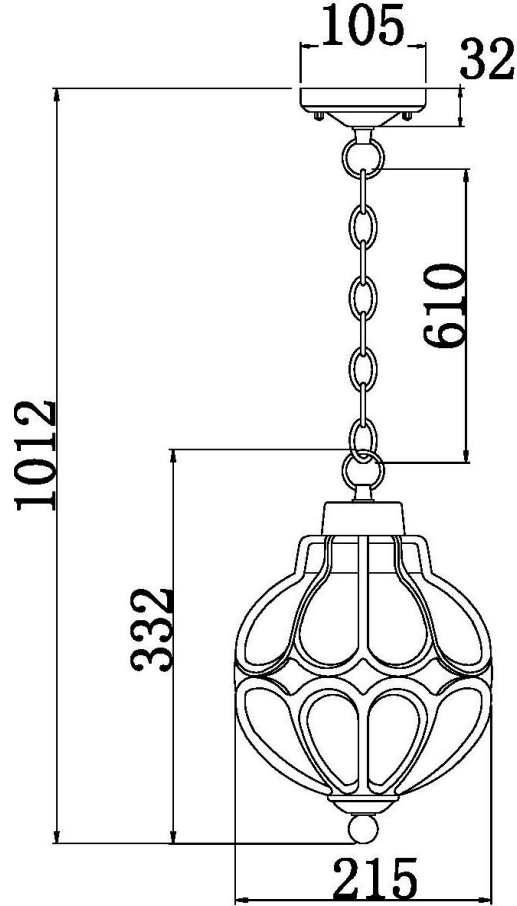

Instruction

Collection: OUTDOOR
Series: CHAMPS ELYSEES
Model: S110-35-01-R
Ceiling

1 x E27 (100W)

MAYTONI
DECORATIVE LIGHTING
www.maytoni.de