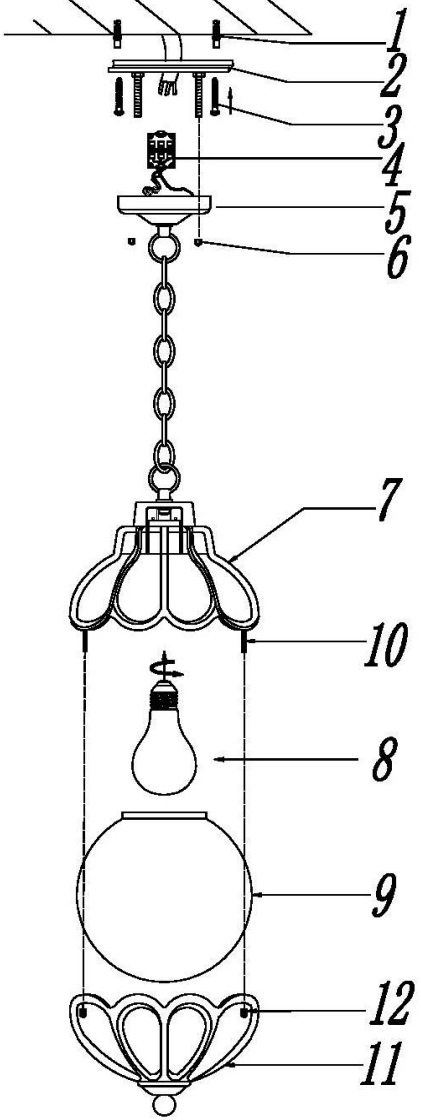

Instruction

Collection: OUTDOOR
Series: CHAMPS ELYSEES
Model: S110-35-01-R
Ceiling

1 x E27 (100W)

MAYTONI
DECORATIVE LIGHTING
www.maytoni.de