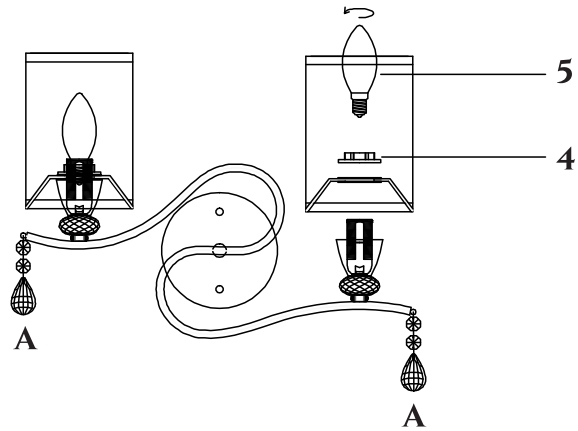

# INSTRUCTION

**MODEL:** FR2300-WL-02-BZ  
SCONCE

2 X E14 (40W)

FREYA-LIGHT.COM