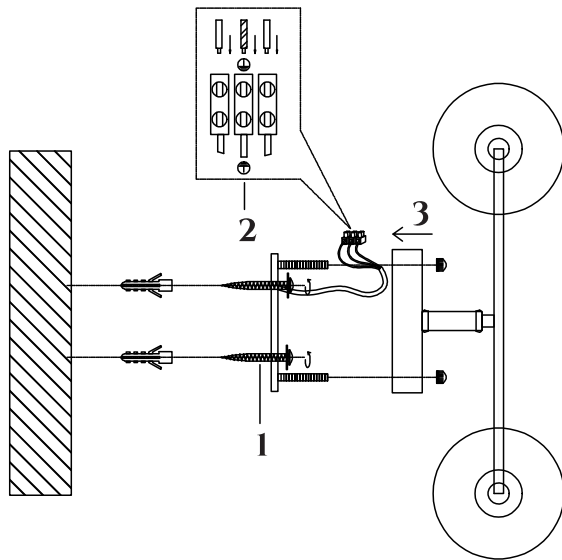

# INSTRUCTION

**MODEL:** FR2300-WL-02-BZ  
SCONCE

2 X E14 (40W)

FREYA-LIGHT.COM