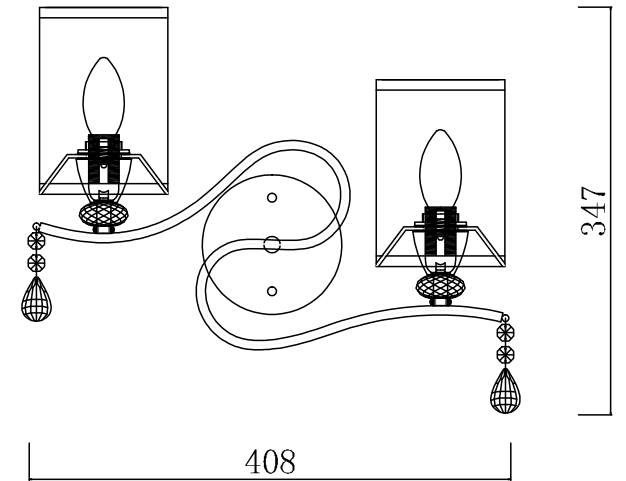

# INSTRUCTION

**MODEL:** FR2300-WL-02-BZ  
SCONCE

2 X E14 (40W)

FREYA-LIGHT.COM