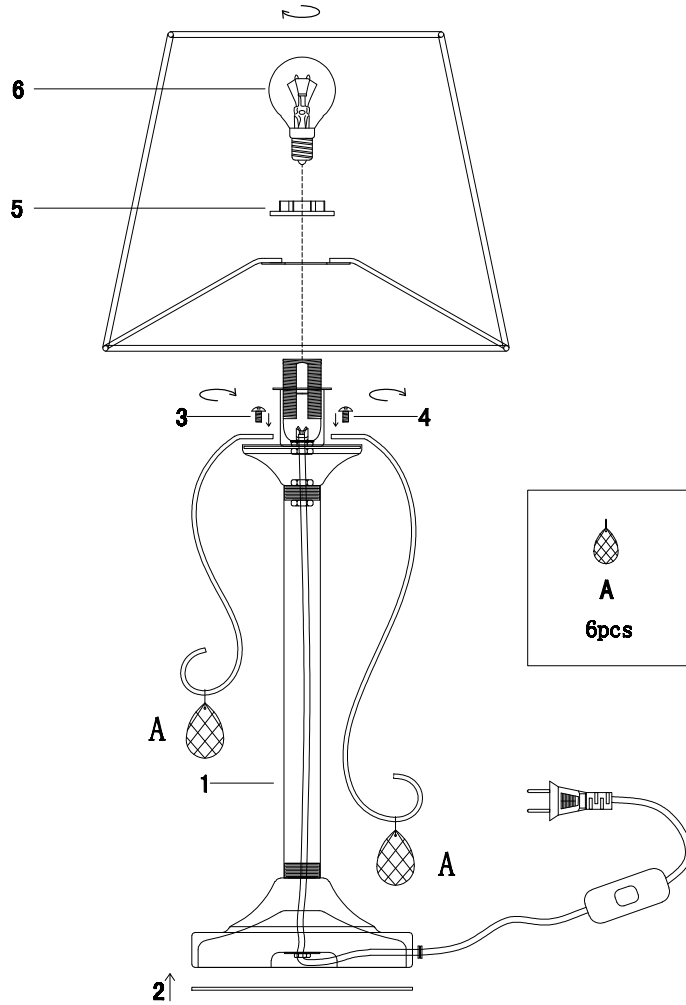

FREYA
TRADITION OF QUALITY

Instruction

FR2020-TL-01-BZ

1 x E14 (40W)

Table Lamps

Model: FR2020-TL-01-BZ

Series: Simone