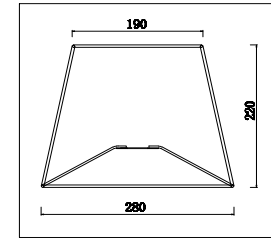

FREYA
TRADITION OF QUALITY

Instruction

FR2020-TL-01-BZ

1 x E14 (40W)

Table Lamps

Model: FR2020-TL-01-BZ

Series: Simone