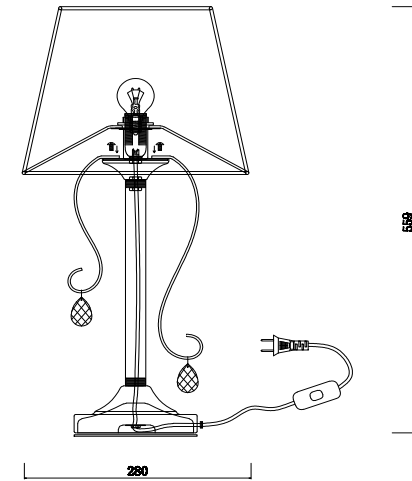

FREYA
TRADITION OF QUALITY

Instruction

FR2020-TL-01-BZ

1 x E14 (40W)

Table Lamps

Model: FR2020-TL-01-BZ

Series: Simone