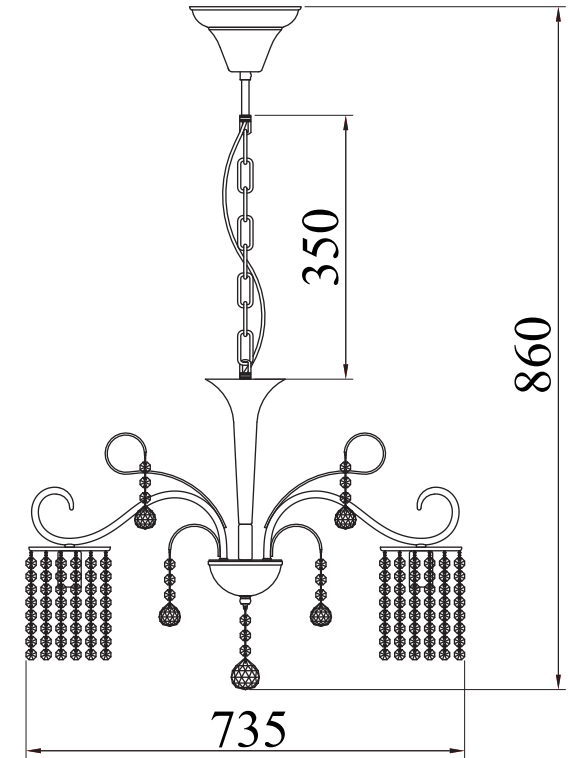

FREYA
TRADITION OF QUALITY

INSTRUCTION

MODEL: FR1127-PL-08-G
CHANDELIER

8 x E14 (40w)

FREYA-LIGHT.COM