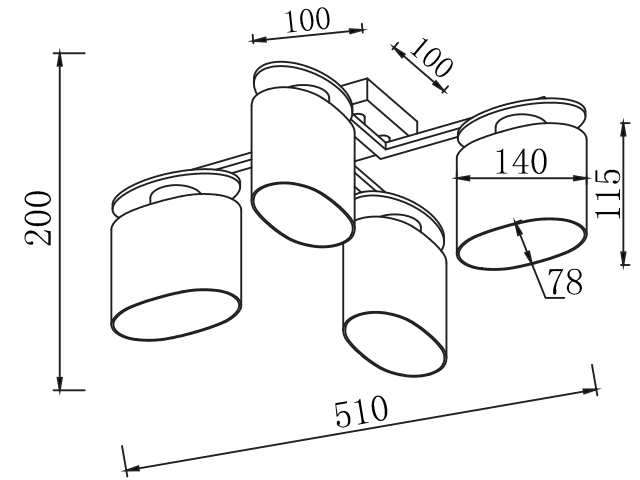

FREYA
TRADITION OF QUALITY

INSTRUCTION

MODEL: FR5101-CL-04-CN
CHANDELIER

4 X E14 (40W)

FREYA-LIGHT.COM