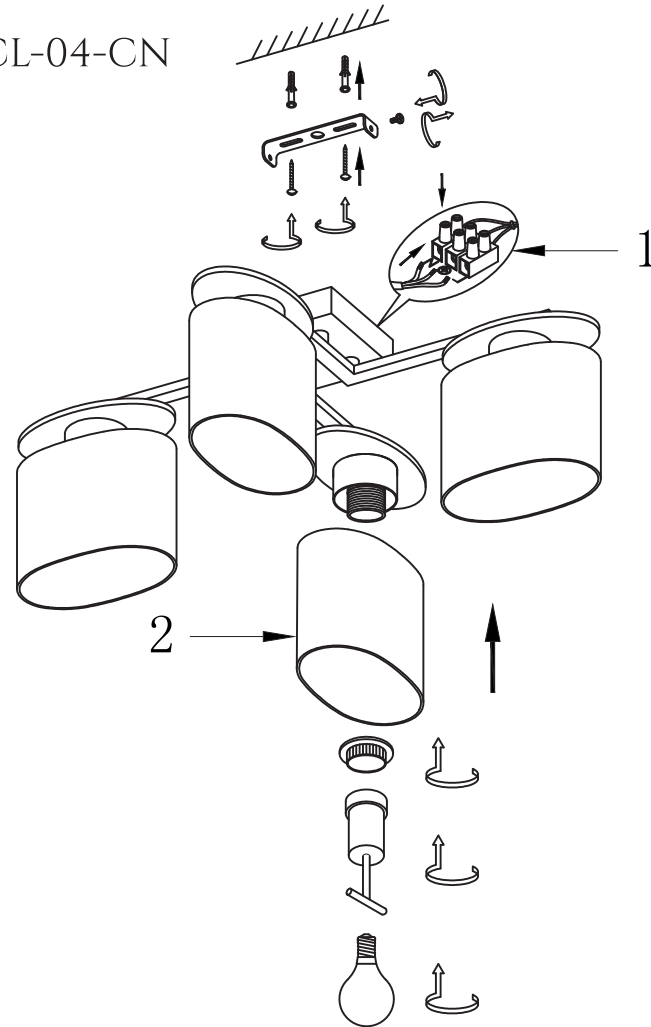

FREYA
TRADITION OF QUALITY

INSTRUCTION

MODEL: FR5101-CL-04-CN
CHANDELIER

4 X E14 (40W)

FREYA-LIGHT.COM