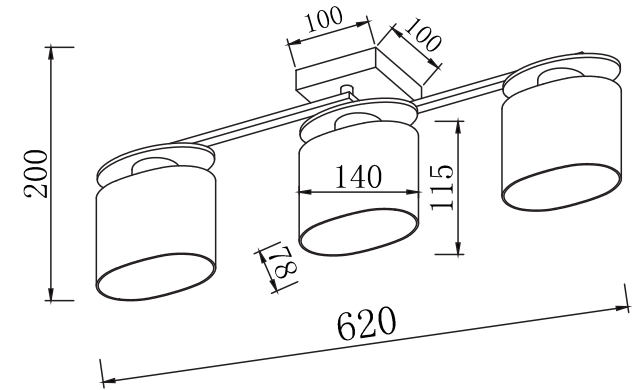

# INSTRUCTION

**MODEL:** FR5101-CL-03-CN  
CHANDELIER

3 X E14 (40W)

FREYA-LIGHT.COM