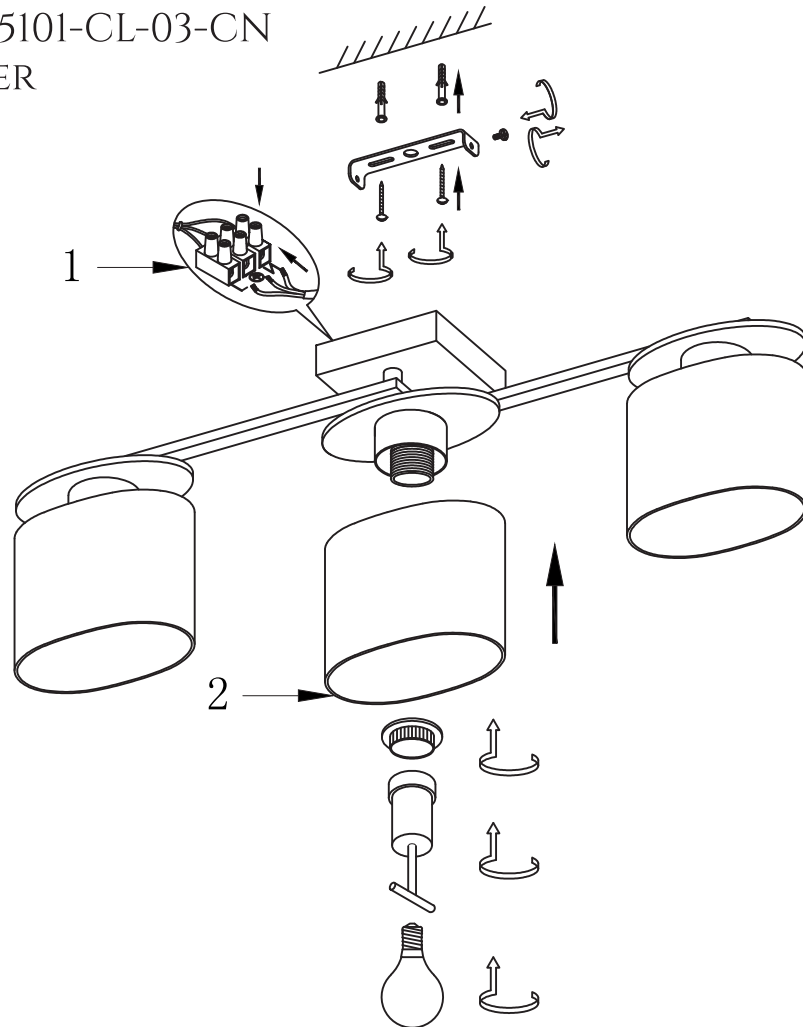

# INSTRUCTION

**MODEL:** FR5101-CL-03-CN  
CHANDELIER

3 X E14 (40W)

FREYA-LIGHT.COM