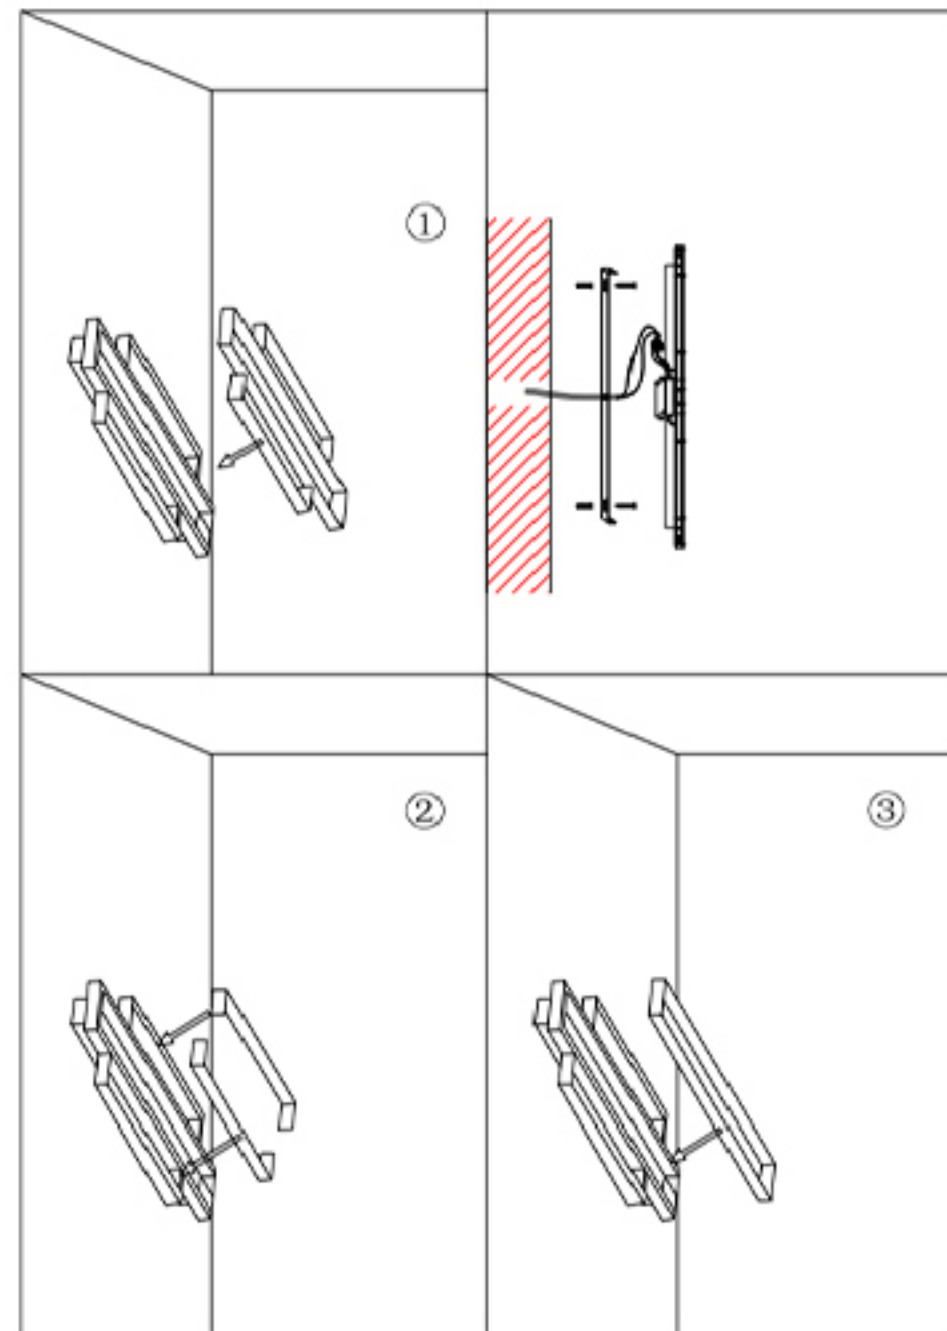

## Specification of installation

In order to ensure safety use, please notice the following items:

- Read and understand the whole Specification.
- Suitable for the use of 220-240V and 50-60Hz.
- Must be installed on the fixed places and be checked annually
- Please wear gloves as installment and avoid rot on the surface of plaetng.
- Please tum off the lighting source by soft cloth as cleaning prohibited to use of rotted detergent.
- Please connect with the local sales service center when there are any abnormality.

Product coding: SOBRE AP35W LED H600 V2 BLACK