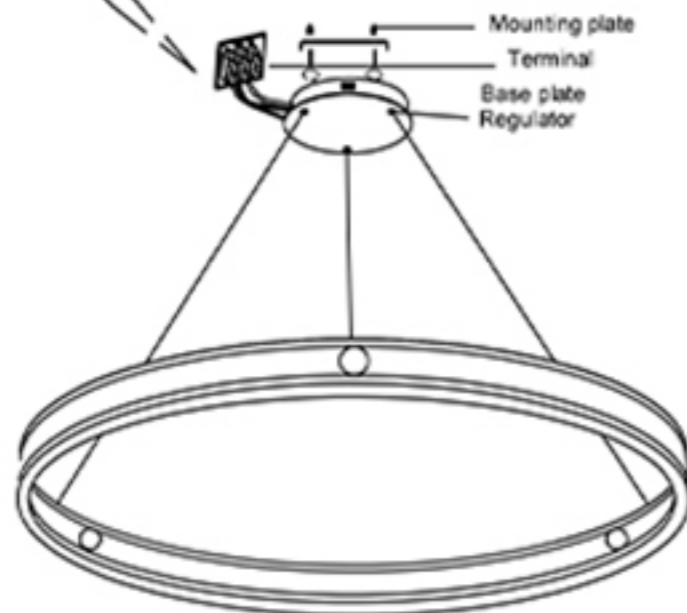

Specification of installation

In order to ensure safety use, please notice the following items:

- Read and understand the whole Specification.
- Suitable for the use of 220-240V and 50-60Hz.
- Must be installed on the fixed places and be checked annually
- Please wear gloves as installment and avoid rot on the surface of plating.
- Please turn off the lighting source by soft cloth as cleaning prohibited to use of rotted detergent.
- Please connect with the local sales service center when there are any abnormality.

Live wire-Brown
Neutral-Light Grey
Ground wire-Yellow

BASE SIZE:

FITTURE SIZE

Product coding: FERNANDO SP88W LED D1000