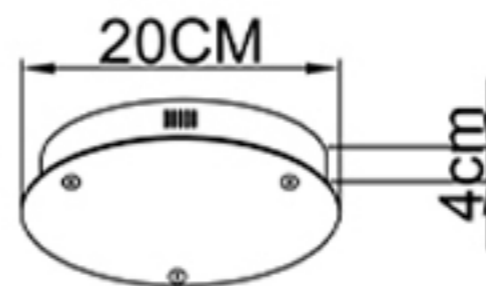

Specification of installation

In order to ensure safety use, please notice the following items:

- Read and understand the whole Specification.
- Suitable for the use of 220-240V and 50-60Hz.
- Must be installed on the fixed places and be checked annually
- Please wear gloves as installment and avoid rot on the surface of plating.
- Please turn off the lighting source by soft cloth as cleaning prohibited to use of rotted detergent.
- Please connect with the local sales service center when there are any abnormality.

Live wire-Brown
Neutral-Light Grey
Ground wire-Yellow

BASE SIZE:

FITTURE SIZE

Product coding: FERNANDO SP88W LED D1000