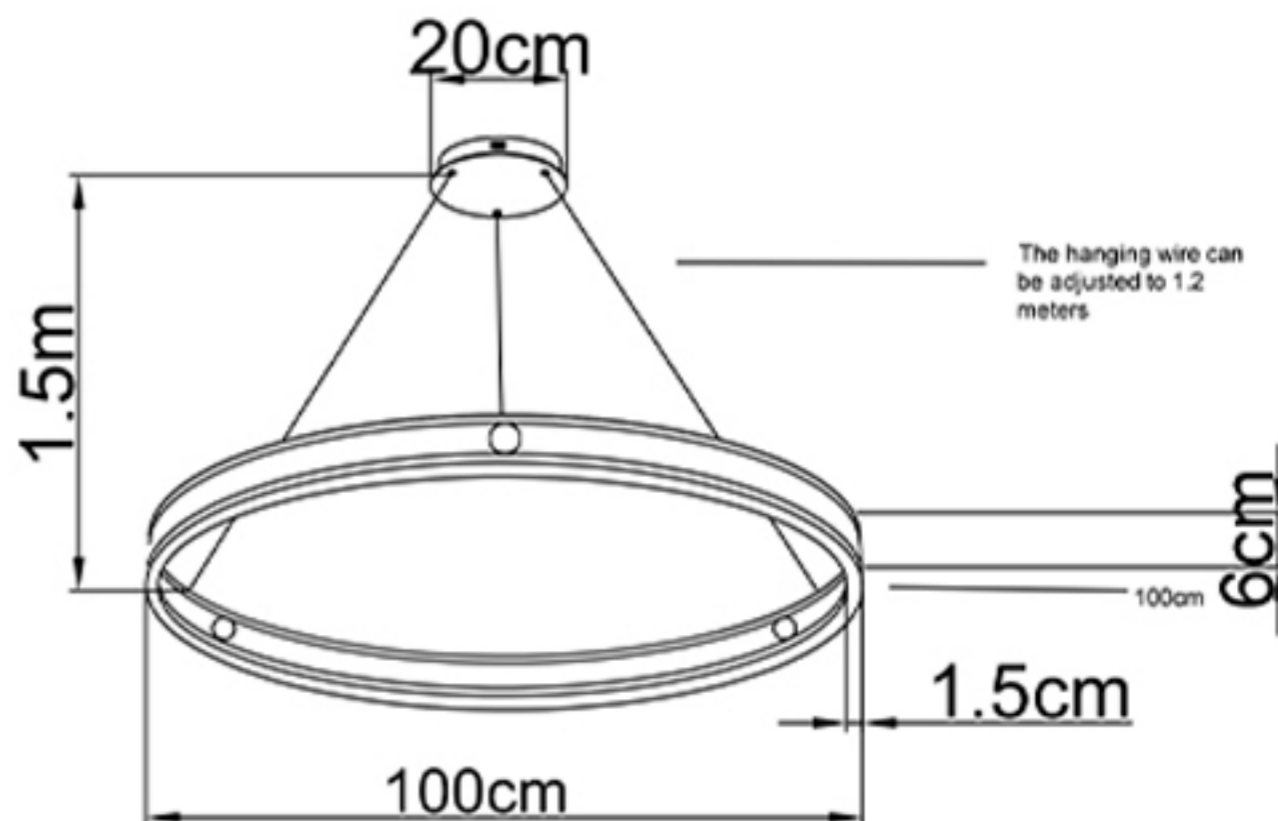

Specification of installation

In order to ensure safety use, please notice the following items:

- Read and understand the whole Specification.
- Suitable for the use of 220-240V and 50-60Hz.
- Must be installed on the fixed places and be checked annually
- Please wear gloves as installment and avoid rot on the surface of plating.
- Please turn off the lighting source by soft cloth as cleaning prohibited to use of rotted detergent.
- Please connect with the local sales service center when there are any abnormality.

Live wire-Brown
Neutral-Light Grey
Ground wire-Yellow

BASE SIZE:

FITTURE SIZE

Product coding: FERNANDO SP88W LED D1000