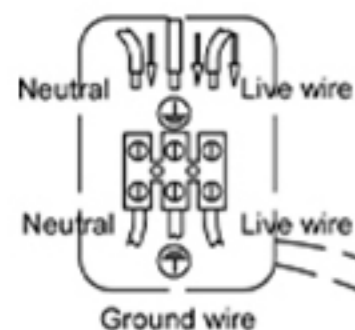

Specification of installation

In order to ensure safety use, please notice the following items:

- Read and understand the whole Specification.
- Suitable for the use of 220-240V and 50-60Hz.
- Must be installed on the fixed places and be checked annually
- Please wear gloves as installment and avoid rot on the surface of plating.
- Please turn off the lighting source by soft cloth as cleaning prohibited to use of rotted detergent.
- Please connect with the local sales service center when there are any abnormality.

Live wire-Brown
Neutral-Light Grey
Ground wire-Yellow

BASE SIZE:

FITTURE SIZE

Product coding: FERNANDO SP88W LED D1000