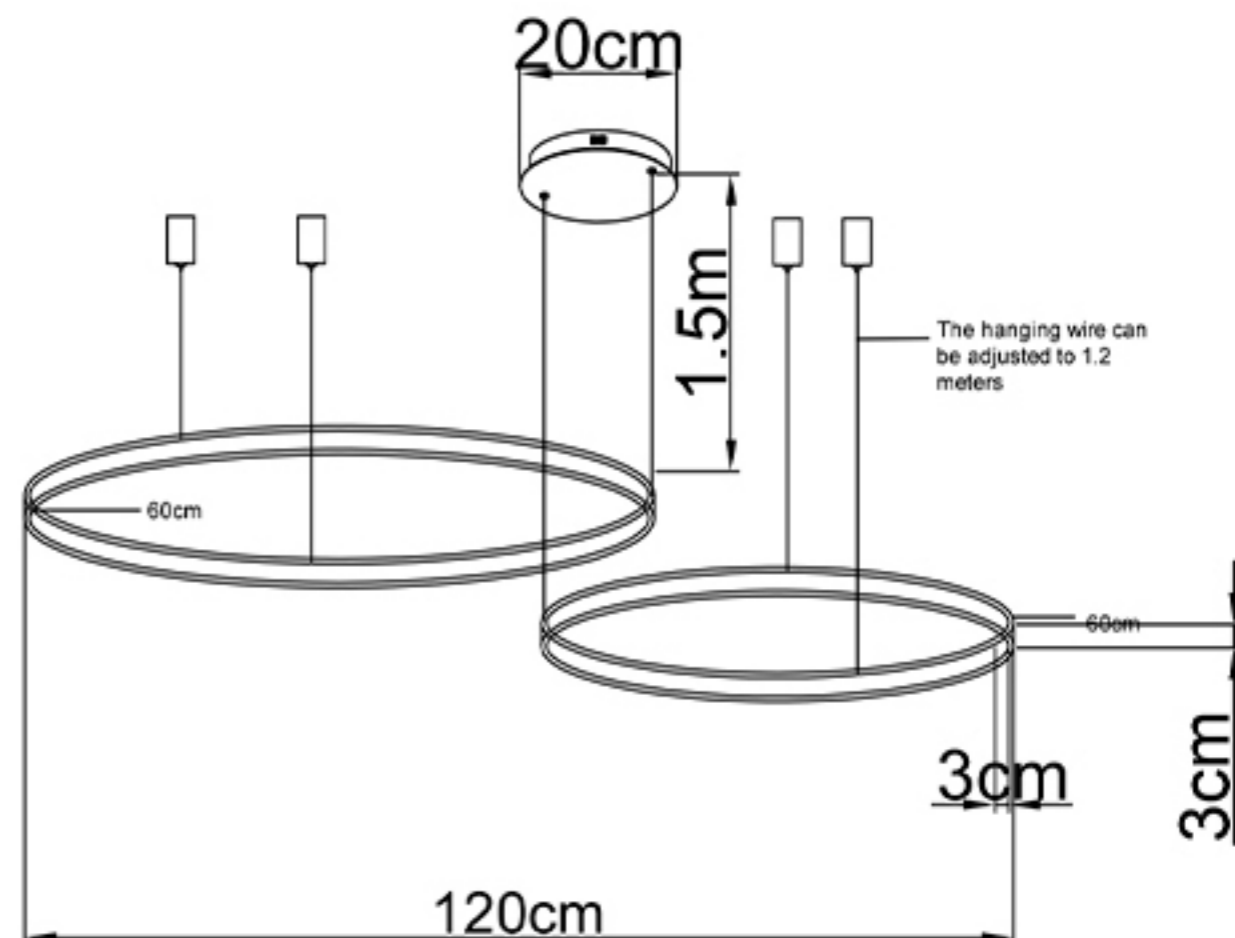

Specification of installation

In order to ensure safety use, please notice the following items:

- Read and understand the whole Specification.
- Suitable for the use of 220-240V and 50-60Hz.
- Must be installed on the fixed places and be checked annually
- Please wear gloves as installment and avoid rot on the surface of plating.
- Please turn off the lighting source by soft cloth as cleaning prohibited to use of rotted detergent.
- Please connect with the local sales service center when there are any abnormality.

BASE SIZE:

FIXTURE SIZE

Live wire-Brown
Neutral-Light Grey
Ground wire-Yellow

Product coding: FORTUNA SP123W LED D600+800