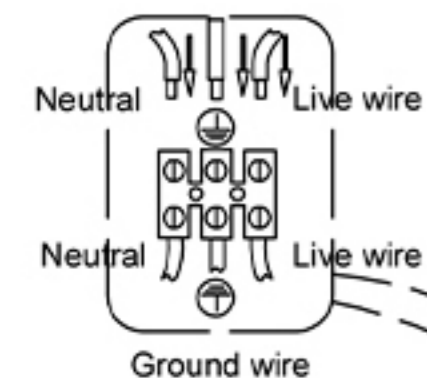

Specification of installation

In order to ensure safety use, please notice the following items:

- Read and understand the whole Specification.
- Suitable for the use of 220-240V and 50-60Hz.
- Must be installed on the fixed places and be checked annually
- Please wear gloves as installment and avoid rot on the surface of plating.
- Please turn off the lighting source by soft cloth as cleaning prohibited to use of rotted detergent.
- Please connect with the local sales service center when there are any abnormality.

BASE SIZE:

FIXTURE SIZE

Live wire-Brown
Neutral-Light Grey
Ground wire-Yellow

Product coding: FORTUNA SP123W LED D600+800