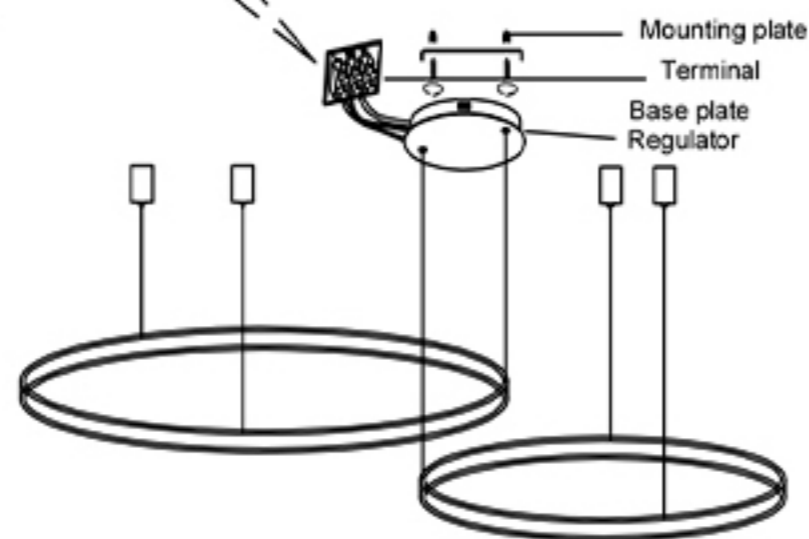

Specification of installation

In order to ensure safety use, please notice the following items:

- Read and understand the whole Specification.
- Suitable for the use of 220-240V and 50-60Hz.
- Must be installed on the fixed places and be checked annually
- Please wear gloves as installment and avoid rot on the surface of plating.
- Please turn off the lighting source by soft cloth as cleaning prohibited to use of rotted detergent.
- Please connect with the local sales service center when there are any abnormality.

BASE SIZE:

FIXTURE SIZE

Live wire-Brown
Neutral-Light Grey
Ground wire-Yellow

Product coding: FORTUNA SP123W LED D600+800