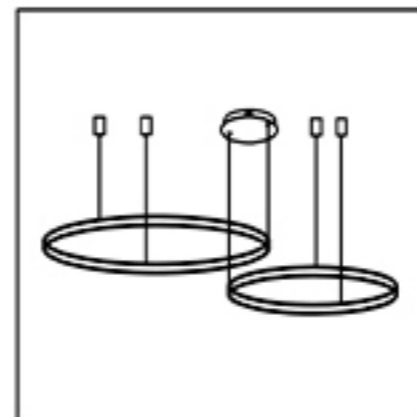

Specification of installation

In order to ensure safety use, please notice the following items:

- Read and understand the whole Specification.
- Suitable for the use of 220-240V and 50-60Hz.
- Must be installed on the fixed places and be checked annually
- Please wear gloves as installment and avoid rot on the surface of plating.
- Please turn off the lighting source by soft cloth as cleaning prohibited to use of rotted detergent.
- Please connect with the local sales service center when there are any abnormality.

BASE SIZE:

FIXTURE SIZE

Live wire-Brown
Neutral-Light Grey
Ground wire-Yellow

Product coding: FORTUNA SP123W LED D600+800