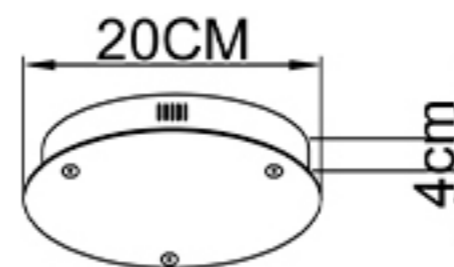

Specification of installation

In order to ensure safety use, please notice the following items:

- Read and understand the whole Specification.
- Suitable for the use of 220-240V and 50-60Hz.
- Must be installed on the fixed places and be checked annually
- Please wear gloves as installment and avoid rot on the surface of plating.
- Please turn off the lighting source by soft cloth as cleaning prohibited to use of rotted detergent.
- Please connect with the local sales service center when there are any abnormality.

BASE SIZE:

FIXTURE SIZE

Live wire-Brown
Neutral-Light Grey
Ground wire-Yellow

Product coding: FORTUNA SP123W LED D600+800