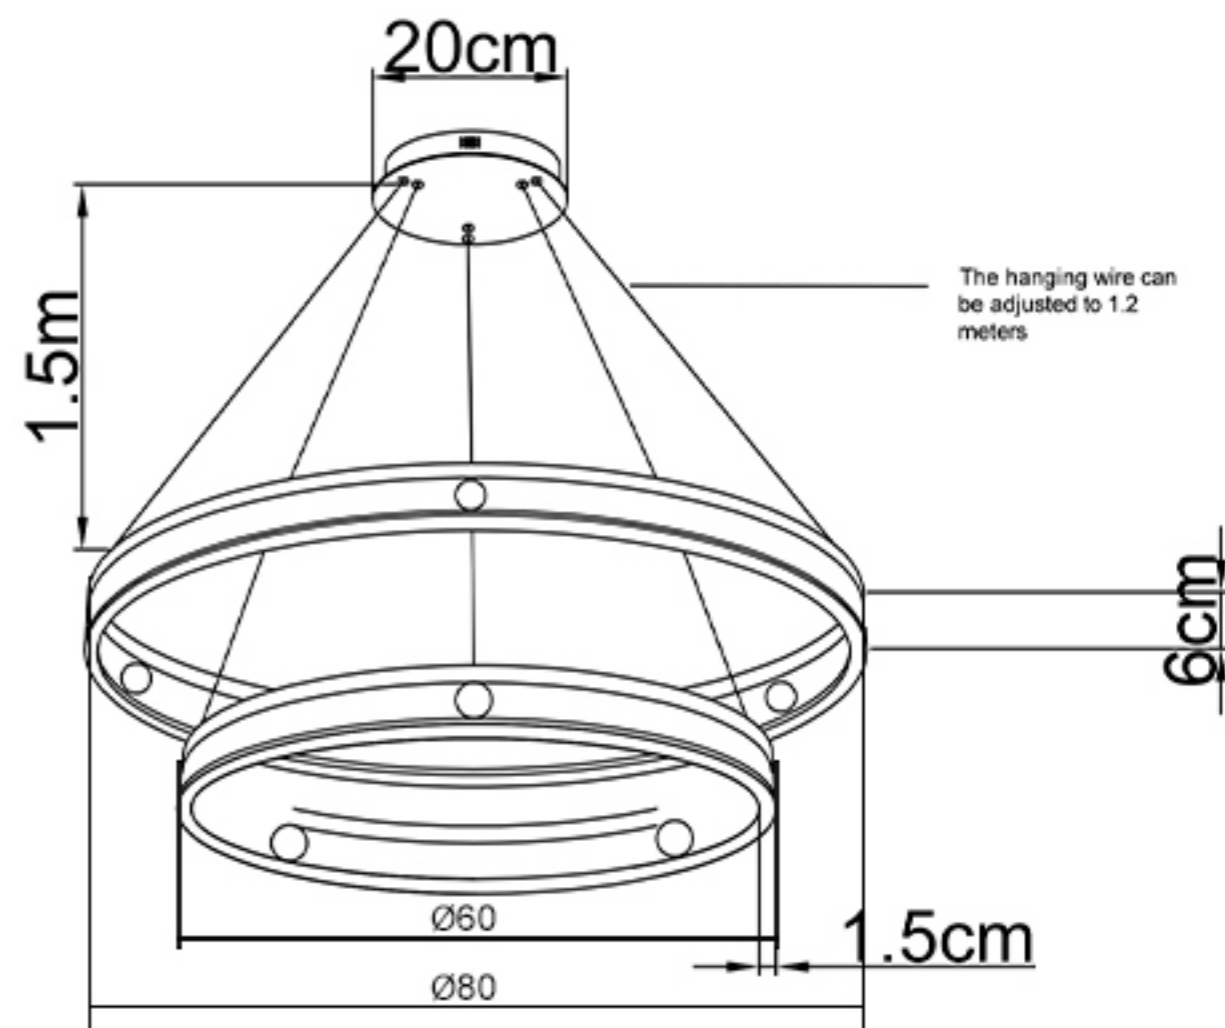

Specification of installation

In order to ensure safety use, please notice the following items:

- Read and understand the whole Specification.
- Suitable for the use of 220-240V and 50-60Hz.
- Must be installed on the fixed places and be checked annually
- Please wear gloves as installment and avoid rot on the surface of plating.
- Please turn off the lighting source by soft cloth as cleaning prohibited to use of rotted detergent.
- Please connect with the local sales service center when there are any abnormality.

Live wire-Brown
Neutral-Light Grey
Ground wire-Yellow

BASE SIZE:

FITTURE SIZE

Product coding: FERNANDO SP123W LED D600+800