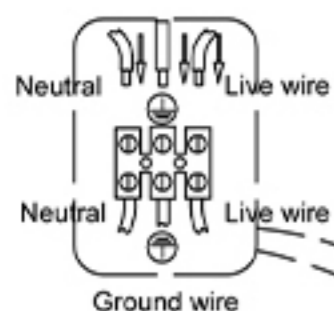

Specification of installation

In order to ensure safety use, please notice the following items:

- Read and understand the whole Specification.
- Suitable for the use of 220-240V and 50-60Hz.
- Must be installed on the fixed places and be checked annually
- Please wear gloves as installment and avoid rot on the surface of plating.
- Please turn off the lighting source by soft cloth as cleaning prohibited to use of rotted detergent.
- Please connect with the local sales service center when there are any abnormality.

Live wire-Brown
Neutral-Light Grey
Ground wire-Yellow

BASE SIZE:

FITTURE SIZE

Product coding: FERNANDO SP123W LED D600+800