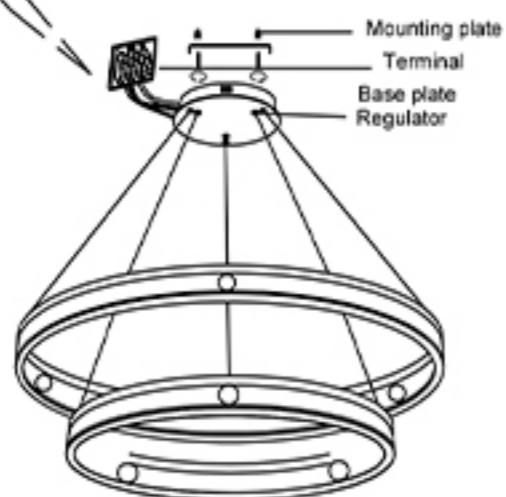

Specification of installation

In order to ensure safety use, please notice the following items:

- Read and understand the whole Specification.
- Suitable for the use of 220-240V and 50-60Hz.
- Must be installed on the fixed places and be checked annually
- Please wear gloves as installment and avoid rot on the surface of plating.
- Please turn off the lighting source by soft cloth as cleaning prohibited to use of rotted detergent.
- Please connect with the local sales service center when there are any abnormality.

Live wire-Brown
Neutral-Light Grey
Ground wire-Yellow

BASE SIZE:

FITTURE SIZE

Product coding: FERNANDO SP123W LED D600+800