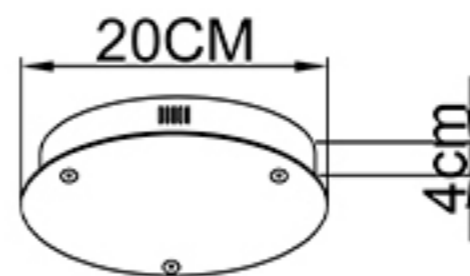

Specification of installation

In order to ensure safety use, please notice the following items:

- Read and understand the whole Specification.
- Suitable for the use of 220-240V and 50-60Hz.
- Must be installed on the fixed places and be checked annually
- Please wear gloves as installment and avoid rot on the surface of plating.
- Please turn off the lighting source by soft cloth as cleaning prohibited to use of rotted detergent.
- Please connect with the local sales service center when there are any abnormality.

Live wire-Brown
Neutral-Light Grey
Ground wire-Yellow

BASE SIZE:

FITTURE SIZE

Product coding: FERNANDO SP123W LED D600+800