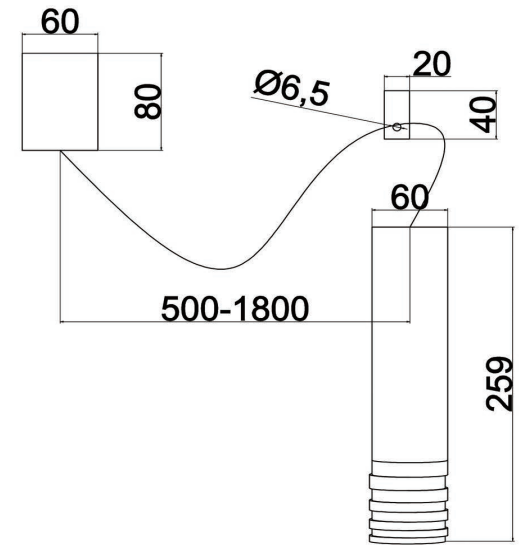

# Instruction

P025PL-01W

1 x GU10 (40W)

Model: P025PL-01W  
Collection: Pendant  
Series: Kinzo

Ceiling Lamps