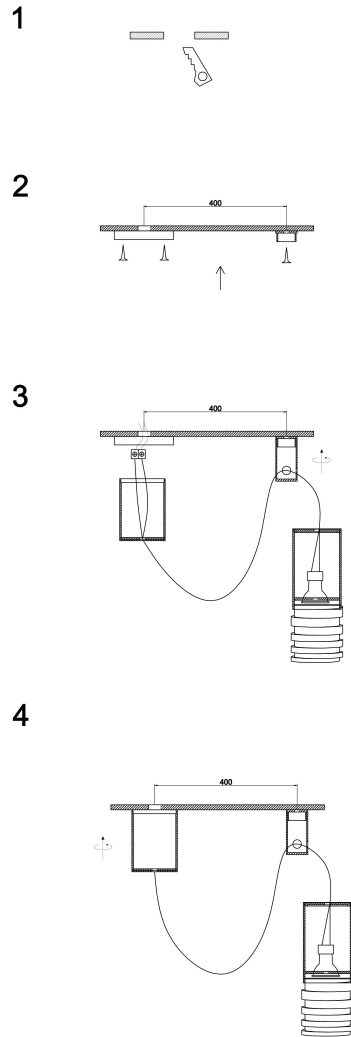

# Instruction

P025PL-01W

1 x GU10 (40W)

Model: P025PL-01W  
Collection: Pendant  
Series: Kinzo

Ceiling Lamps