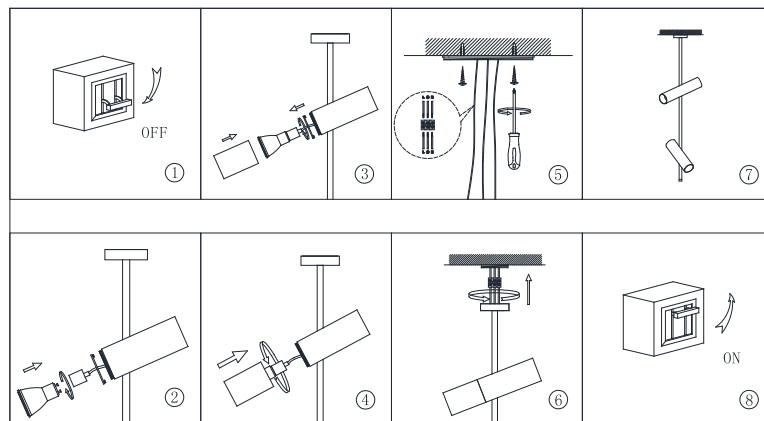

# Instruction

C021CL-02W

2 x GU10 (50W)

Model: C021CL-02W  
Collection: Ceiling & Wall  
Series: Elti

Ceiling Lamps