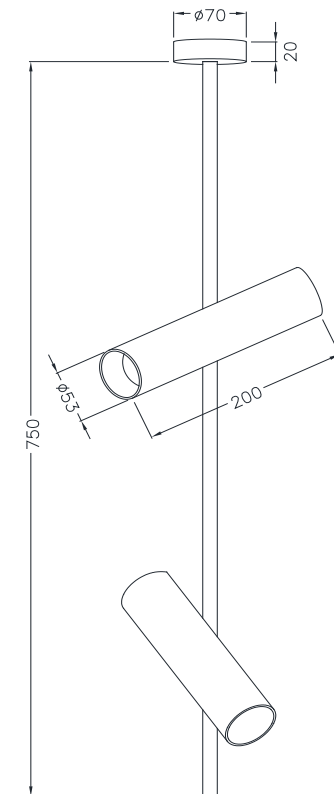

# Instruction

C021CL-02W

2 x GU10 (50W)

Model: C021CL-02W  
Collection: Ceiling & Wall  
Series: Elti

Ceiling Lamps