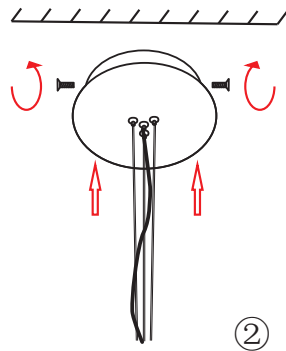

Instruction

MOD057PL-L54W4K

MAX 54W
5600 Lumen

Model: MOD057PL-L54W4K
Collection: Technical
Series: Cosmos

Pendant Lamps