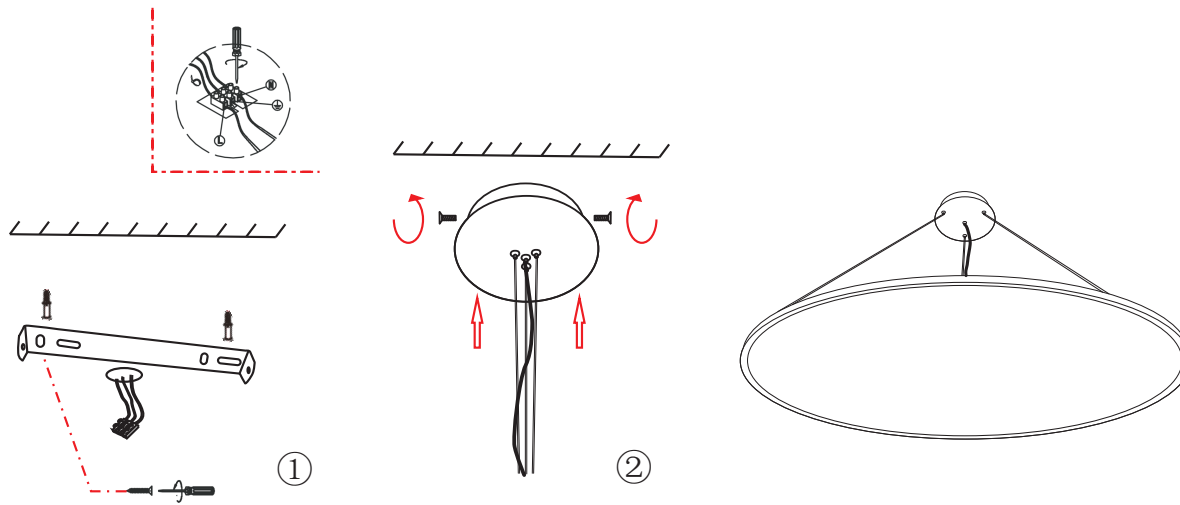

Instruction

MOD057PL-L78W4K

MAX 72W
6900 Lumen

Model: MOD057PL-L78W4K
Collection: Technical
Series: Cosmos

Pendant Lamps