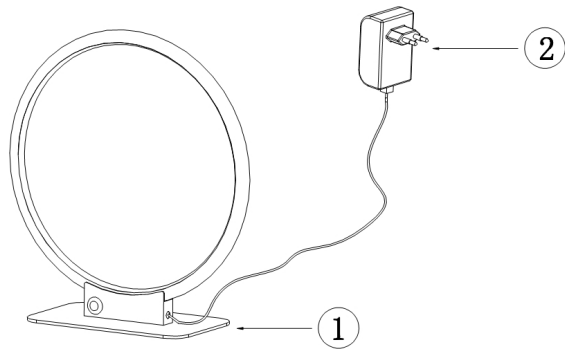

Instruction

Collection: MODERN
Series: NOLA
Model: MOD807TL-L18W
Mobile

- Mobile

max 18W
900 LM

MAYTONI
DECORATIVE LIGHTING

www.maytoni.de