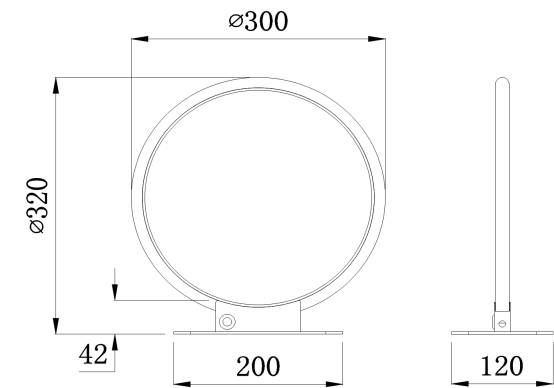

Instruction

Collection: MODERN
Series: NOLA
Model: MOD807TL-L18W
Mobile

- Mobile

max 18W
900 LM

MAYTONI
DECORATIVE LIGHTING

www.maytoni.de