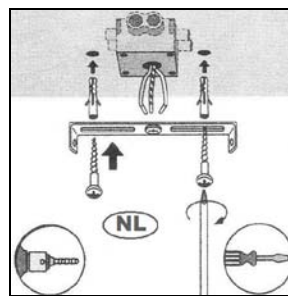

LUCIDE

Item number: 45455/50/30, 45455/50/31

Technical details

Materials used:	Metal
Color:	30 BLACK, 31 WHITE
Dimmable and how is fixture dimmable	Yes
Size:	Height: 138cm
	Length: 119cm
	Width: 3.5cm
	Net weight: 2.45kg
Power requirements:	220-240V~50Hz
Bulb type and maximum wattage:	LED Max.36W
Number of bulbs:	N/A
IP degree:	IP20