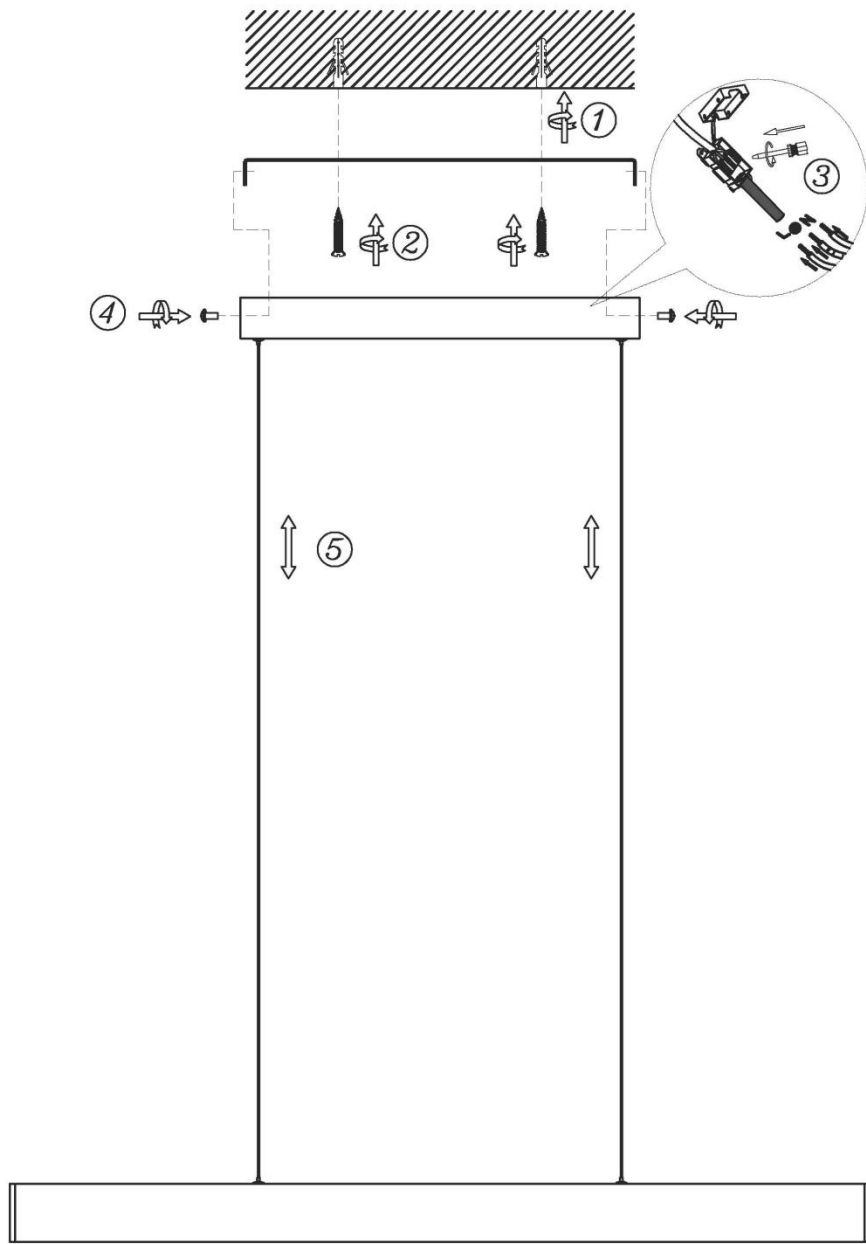

LUCIDE

Item number: 45455/50/30, 45455/50/31

Technical details

Materials used:	Metal
Color:	30 BLACK, 31 WHITE
Dimmable and how is fixture dimmable	Yes
Size:	Height: 138cm
	Length: 119cm
	Width: 3.5cm
	Net weight: 2.45kg
Power requirements:	220-240V~50Hz
Bulb type and maximum wattage:	LED Max.36W
Number of bulbs:	N/A
IP degree:	IP20