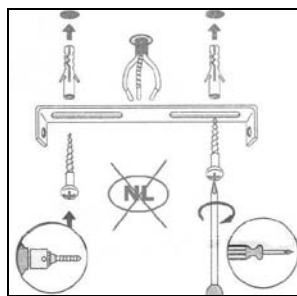

LUCIDE

Item number: 45455/50/30, 45455/50/31

Technical details

Materials used:	Metal
Color:	30 BLACK, 31 WHITE
Dimmable and how is fixture dimmable	Yes
Size:	Height: 138cm
	Length: 119cm
	Width: 3.5cm
	Net weight: 2.45kg
Power requirements:	220-240V~50Hz
Bulb type and maximum wattage:	LED Max.36W
Number of bulbs:	N/A
IP degree:	IP20