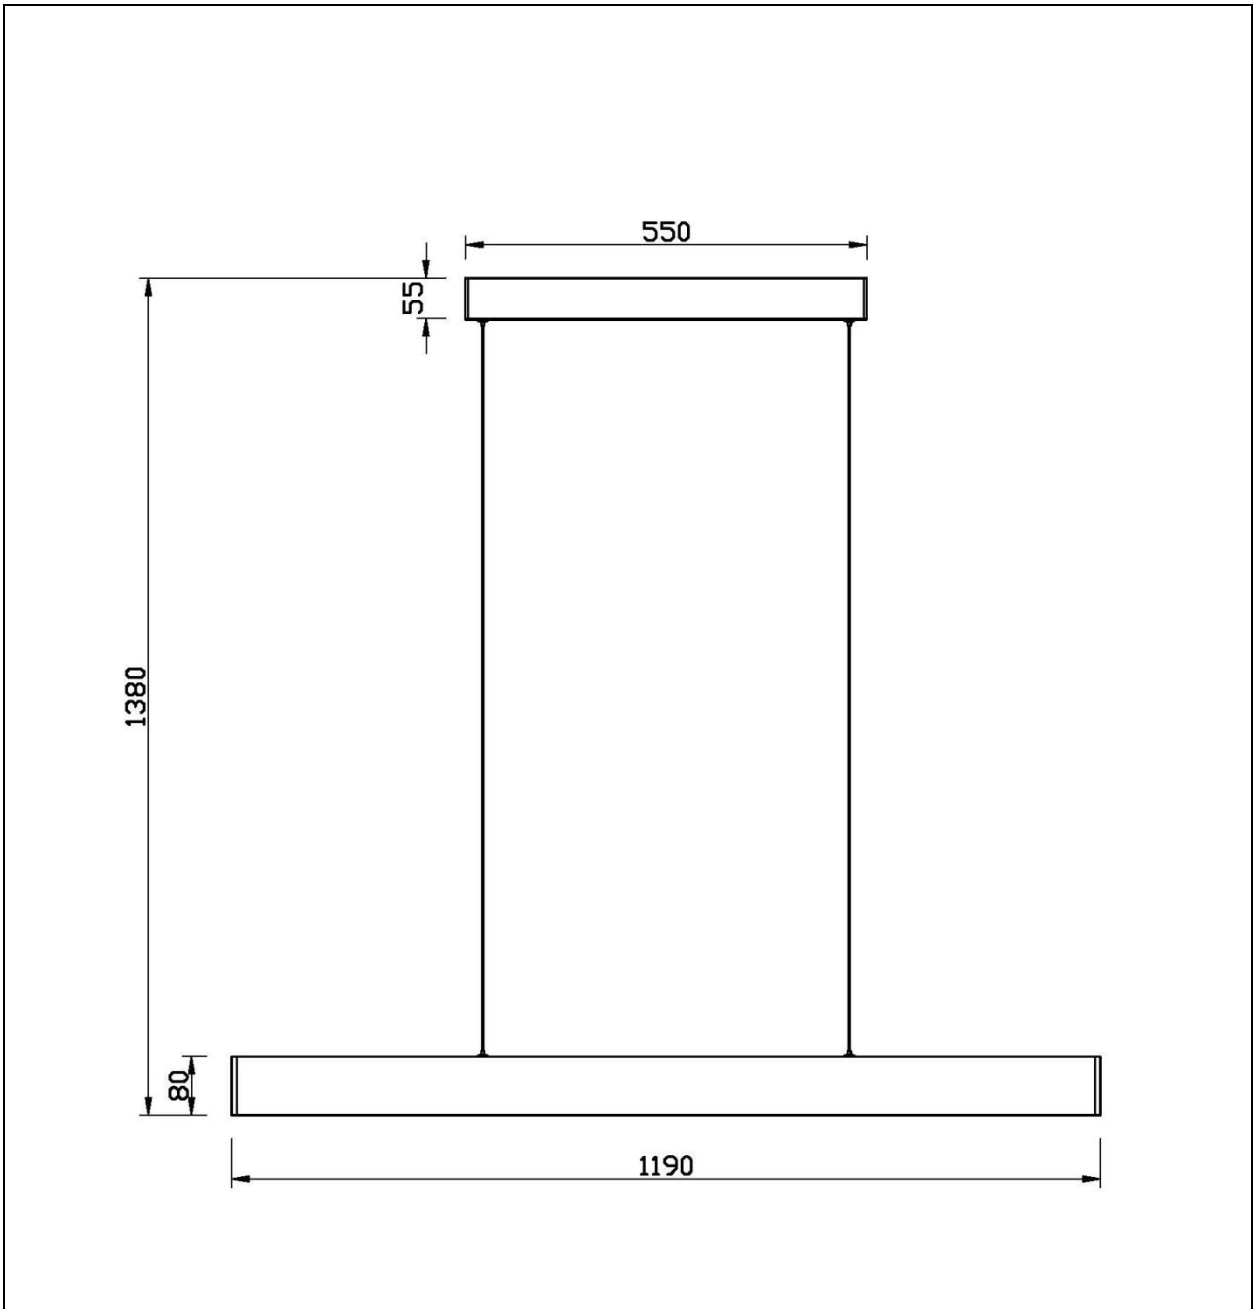

LUCIDE

Item number: 45455/50/30, 45455/50/31

Technical details

Materials used:	Metal
Color:	30 BLACK, 31 WHITE
Dimmable and how is fixture dimmable	Yes
Size:	Height: 138cm
	Length: 119cm
	Width: 3.5cm
	Net weight: 2.45kg
Power requirements:	220-240V~50Hz
Bulb type and maximum wattage:	LED Max.36W
Number of bulbs:	N/A
IP degree:	IP20