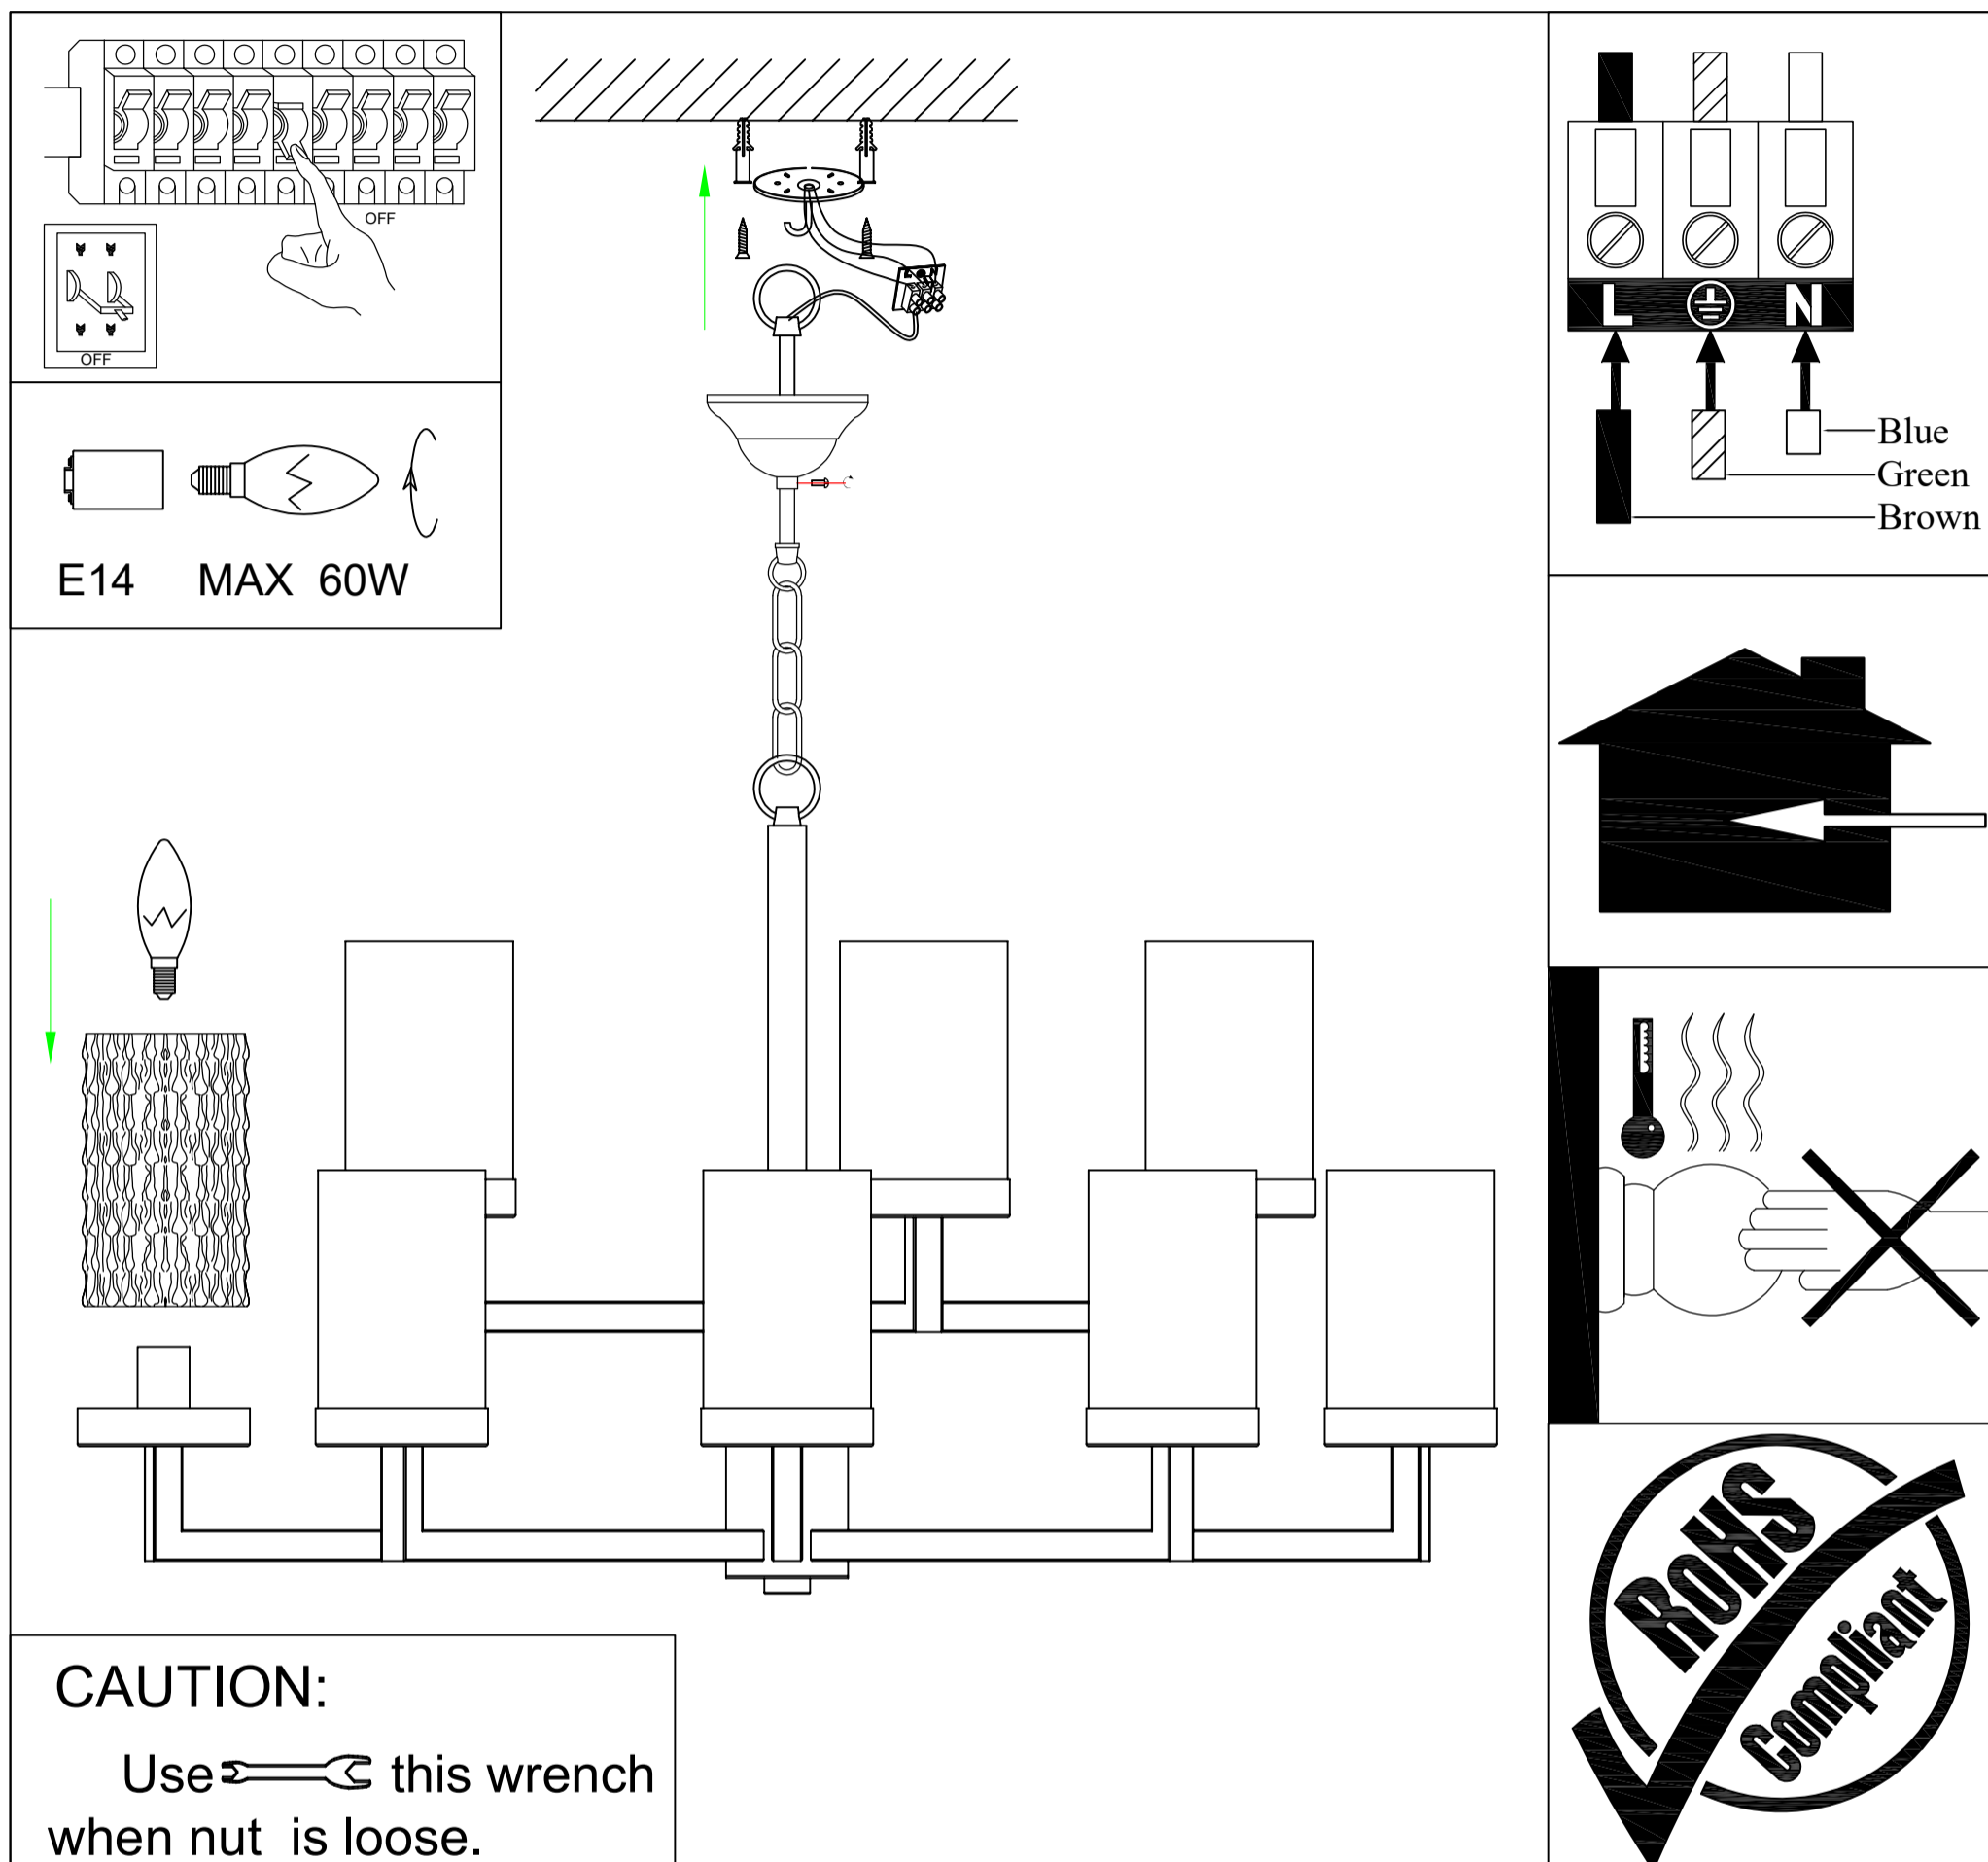

# INSTALLATION INSTRUCTION

## 65010+5/C

### Installation instruction for this item:

1. Remove the cover and put the lamp on a clean place, then install the lamp;
2. The lamp is limited to used E14 MAX 60W bulb;
3. Fix the lamp body on the hung loop by the chain .