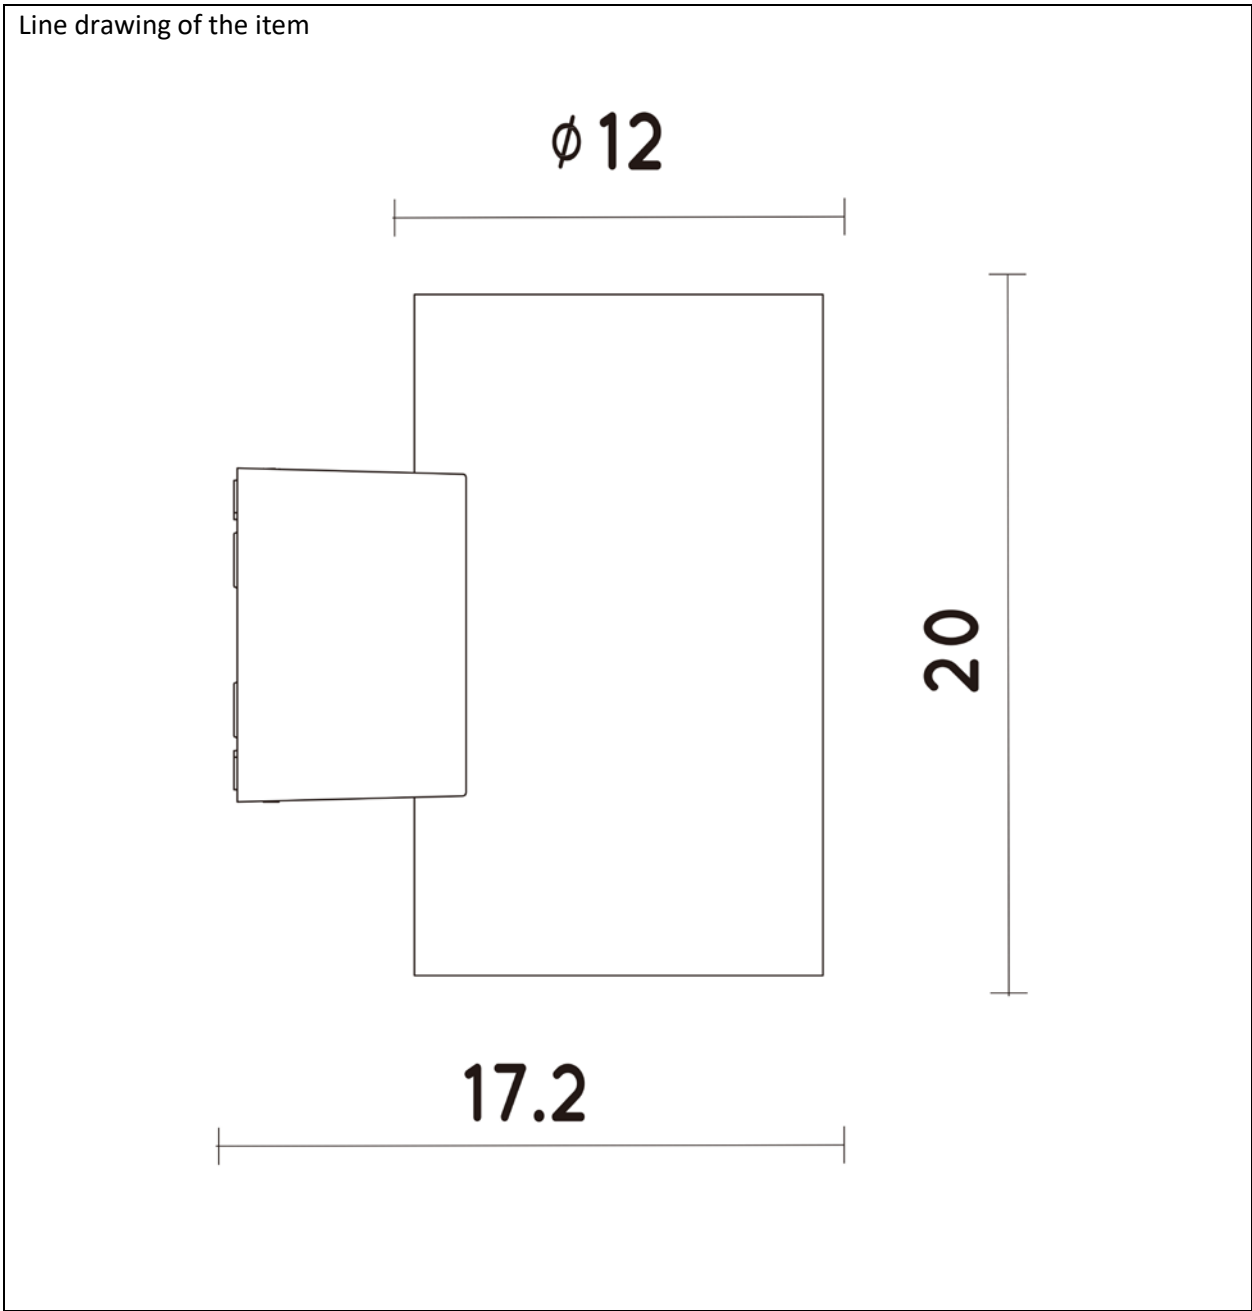

LUCIDE

Item number: 27887 / 01 / 61

Technical details

Materials used:	Aluminium body with PC
Color:	Dark Grey
Dimmable and how is fixture dimmable	No
Size:	Height: 17.2cm
	Length: 20cm
	Width: 12cm
	Net weight: 0.81kg
Power requirements:	220-240V/~50Hz
Bulb type and maximum wattage:	E27 LED Max.15W
Number of bulbs:	1xE27
IP degree:	IP54