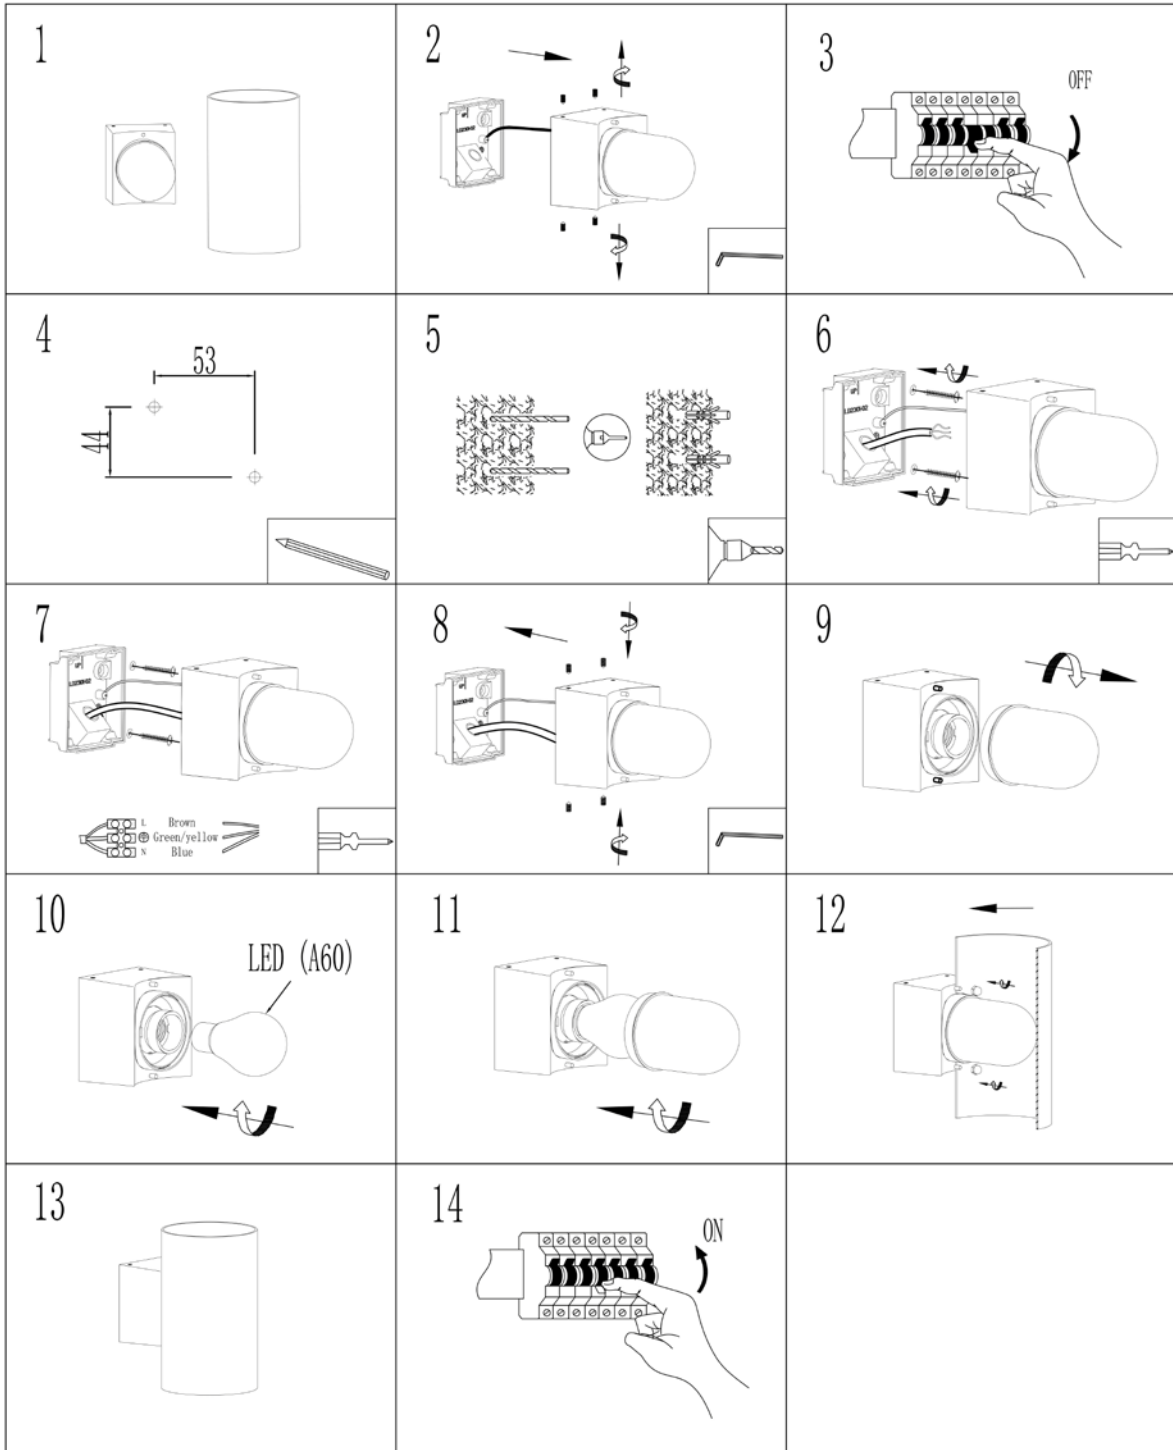

Installation drawing