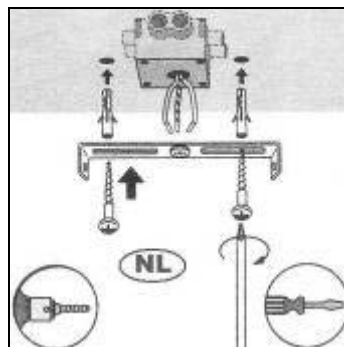

LUÇIDE

Item number: 70478/40/65

Technical details

Materials used:	Iron+Glass+Plastic
Color:	Pearl black(body)+ chrome(glass)
Dimmable and how is fixture dimmable	
Size:	Height: 159cm
	Length: 40cm
	Width: 40cm
	Net weight: 2.9kg
Power requirements:	220-240V/50Hz
Bulb type and maximum wattage:	E27 Max.60W
Number of bulbs:	1 pcs E27
IP degree:	IP20