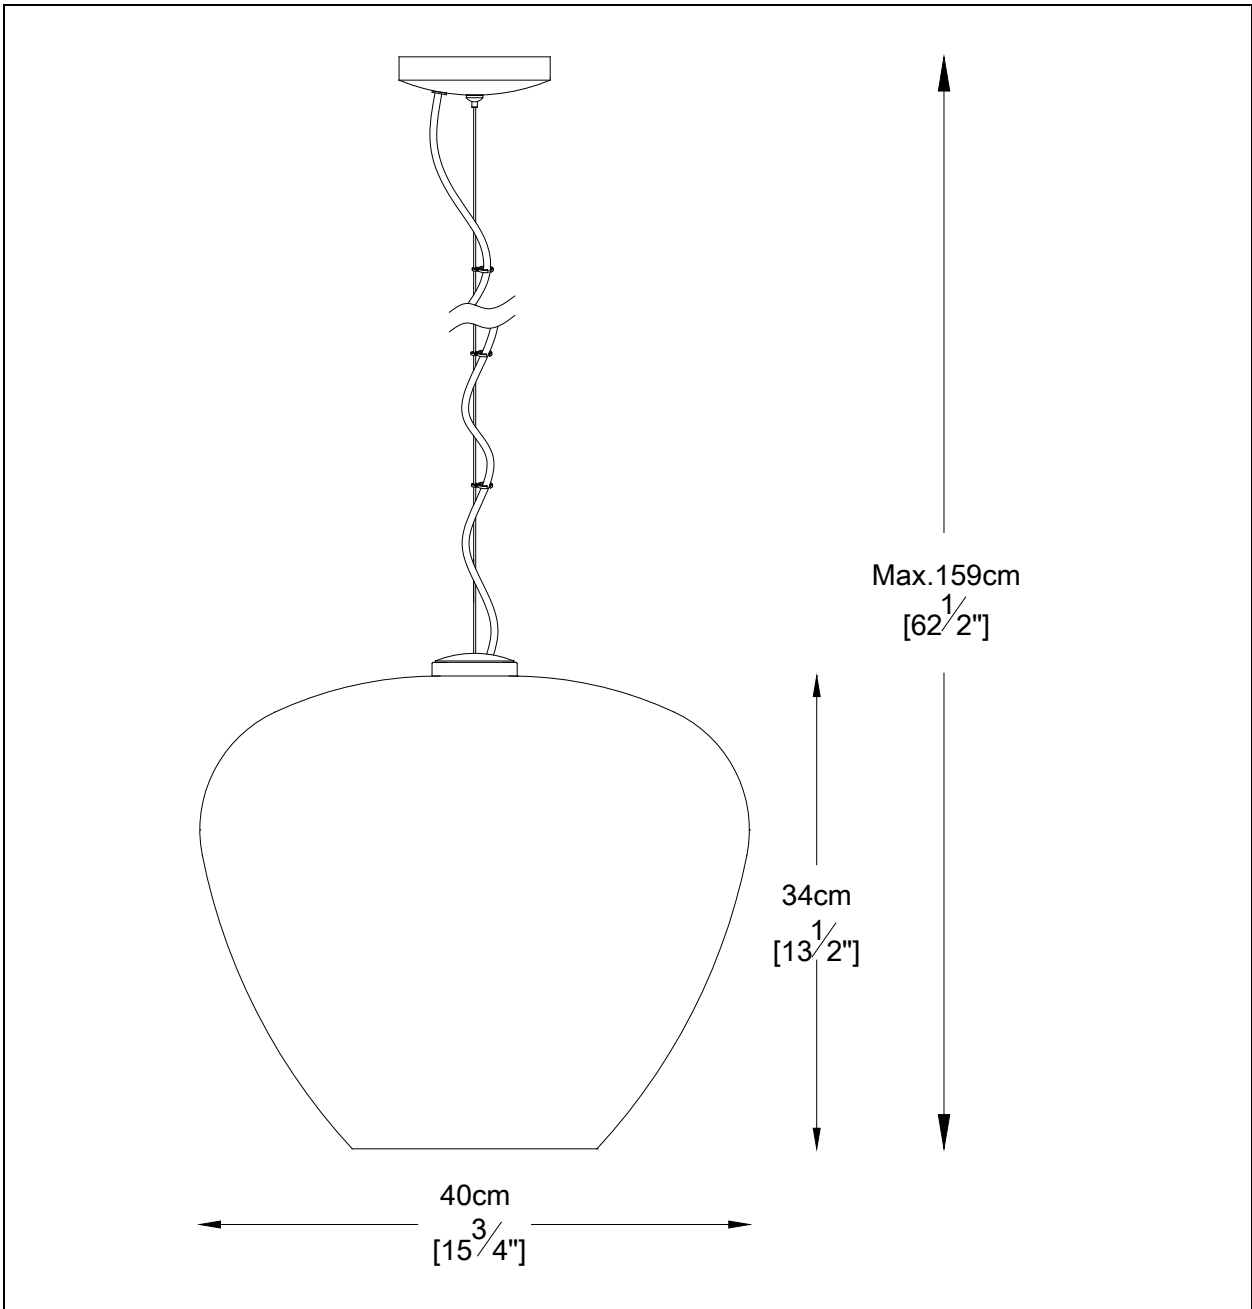

LUÇIDE

Item number: 70478/40/65

Technical details

Materials used:	Iron+Glass+Plastic
Color:	Pearl black(body)+ chrome(glass)
Dimmable and how is fixture dimmable	
Size:	Height: 159cm
	Length: 40cm
	Width: 40cm
	Net weight: 2.9kg
Power requirements:	220-240V/50Hz
Bulb type and maximum wattage:	E27 Max.60W
Number of bulbs:	1 pcs E27
IP degree:	IP20