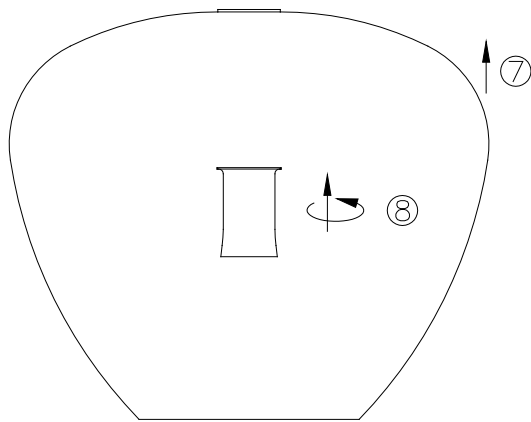

LUÇIDE

Item number: 70478/40/65

Technical details

Materials used:	Iron+Glass+Plastic
Color:	Pearl black(body)+ chrome(glass)
Dimmable and how is fixture dimmable	
Size:	Height: 159cm
	Length: 40cm
	Width: 40cm
	Net weight: 2.9kg
Power requirements:	220-240V/50Hz
Bulb type and maximum wattage:	E27 Max.60W
Number of bulbs:	1 pcs E27
IP degree:	IP20