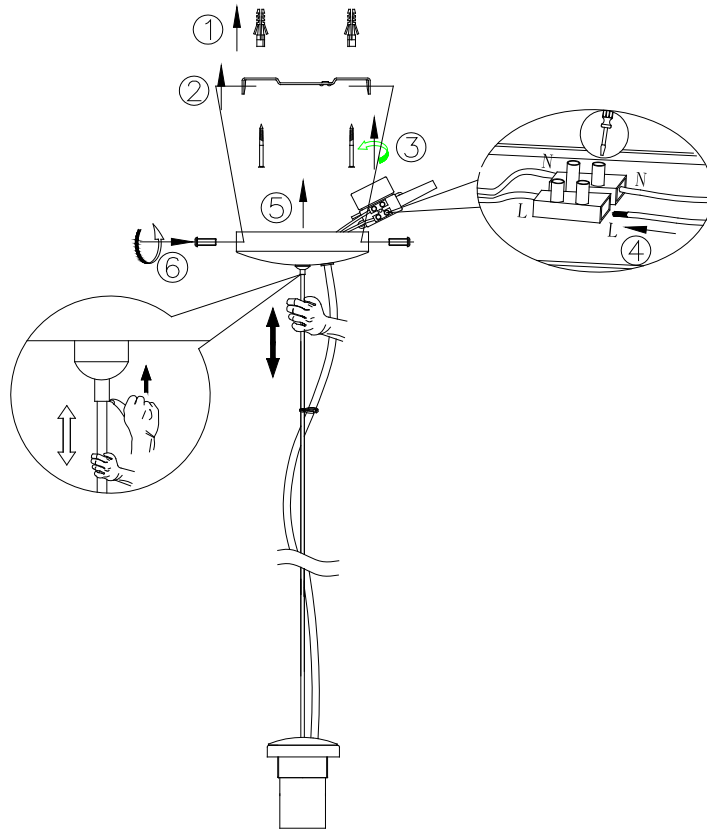

LUÇIDE

Item number: 70478/40/65

Technical details

Materials used:	Iron+Glass+Plastic
Color:	Pearl black(body)+ chrome(glass)
Dimmable and how is fixture dimmable	
Size:	Height: 159cm
	Length: 40cm
	Width: 40cm
	Net weight: 2.9kg
Power requirements:	220-240V/50Hz
Bulb type and maximum wattage:	E27 Max.60W
Number of bulbs:	1 pcs E27
IP degree:	IP20