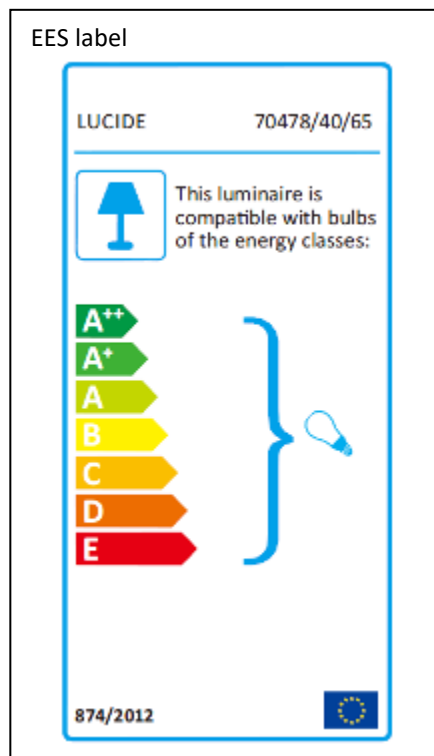

Von der Garantie ausgenommen: 1. Gebrochene Glasteile der Fassung werden nur innerhalb von 14 Tagen ab Kauf durch den Endkunden ersetzt. 2. Normaler Verschleiß, Verfärbungen aufgrund des normalen Gebrauchs. 3. Beschädigungen aufgrund externer Ursachen wie Feuer, Wasser, unsachgemäße Nutzung/ Installation oder Wartung des Produkts.

Kunden müssen das defekte Produkt/Teil und den Originalkaufbeleg einsenden, um Garantieansprüche geltend zu machen.

Deklaracja gwarancji:

LucideNV gwarantuje, że dostarczone produkty będą wolne od defektów materiałowych oraz produkcyjnych przez okres 2 lat od daty zakupu przez użytkownika końcowego, jeżeli urządzenie jest zainstalowane i prawidłowo utrzymywane zgodnie z instrukcją obsługi.

Wyłączenie z gwarancji: 1. Rozbite szkło zostanie wymienione tylko do 14 dni od momentu zakupu przez użytkownika końcowego. 2. Normalne zużycie, utrata koloru w wyniku normalnego użytkowania. 3. Uszkodzenie spowodowane czynnikami zewnętrznymi takimi, jak ogień, woda, nieprawidłowe używanie/ instalacja lub utrzymywanie produktu.

W celu uzyskania gwarancji klient musi zwrócić uszkodzony przedmiot oraz oryginalny dowód zakupu.

Other languages of the manual and further explanations can be found on our website.