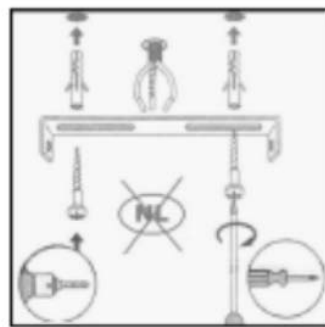

## Technical details

Materials used:	Iron/Aluminum
Color:	Matt Black/Satin Nickel
Dimmable and how is fixture dimmable	Yes
Size:	Height: 12.5cm
	Length: 11.6cm
	Width: 10cm
	Net weight: 0.4kg
Power requirements:	220-240V~50Hz
Bulb type and maximum wattage:	5W LED GU10
Number of bulbs:	1xGU10
IP degree:	IP20