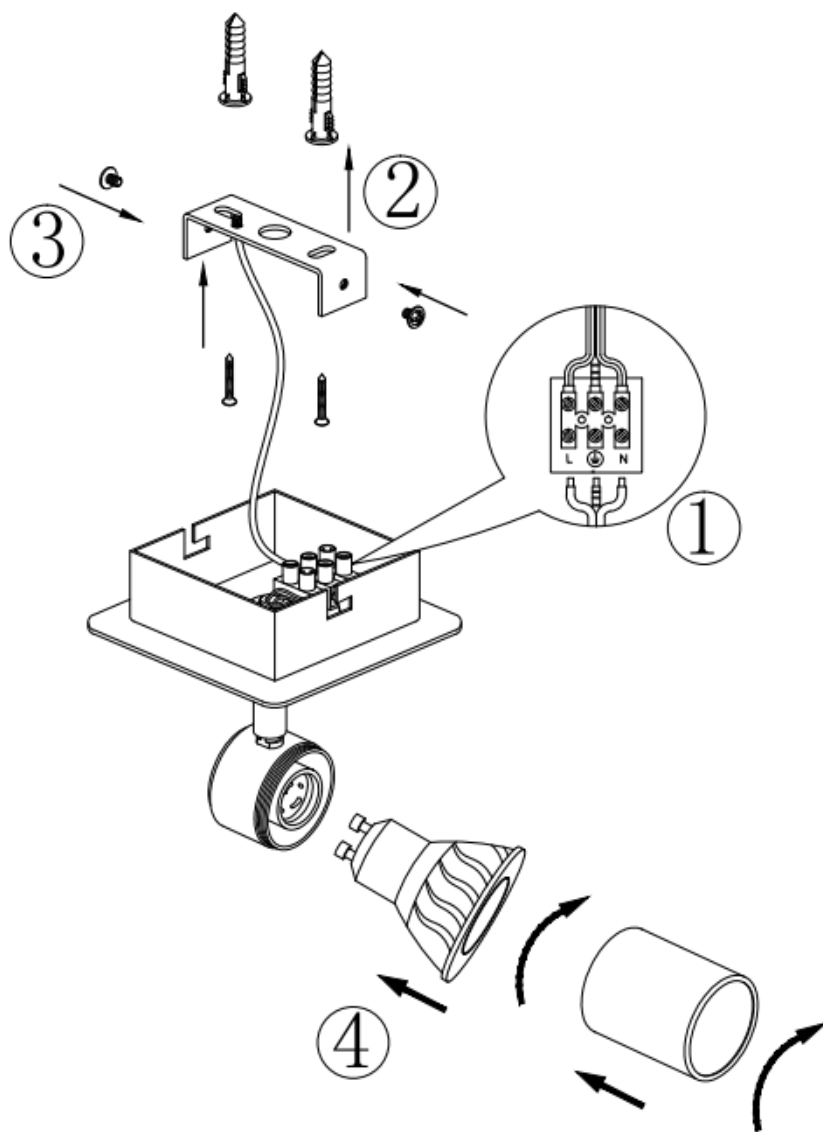

## Technical details

Materials used:	Iron/Aluminum
Color:	Matt Black/Satin Nickel
Dimmable and how is fixture dimmable	Yes
Size:	Height: 12.5cm
	Length: 11.6cm
	Width: 10cm
	Net weight: 0.4kg
Power requirements:	220-240V~50Hz
Bulb type and maximum wattage:	5W LED GU10
Number of bulbs:	1xGU10
IP degree:	IP20