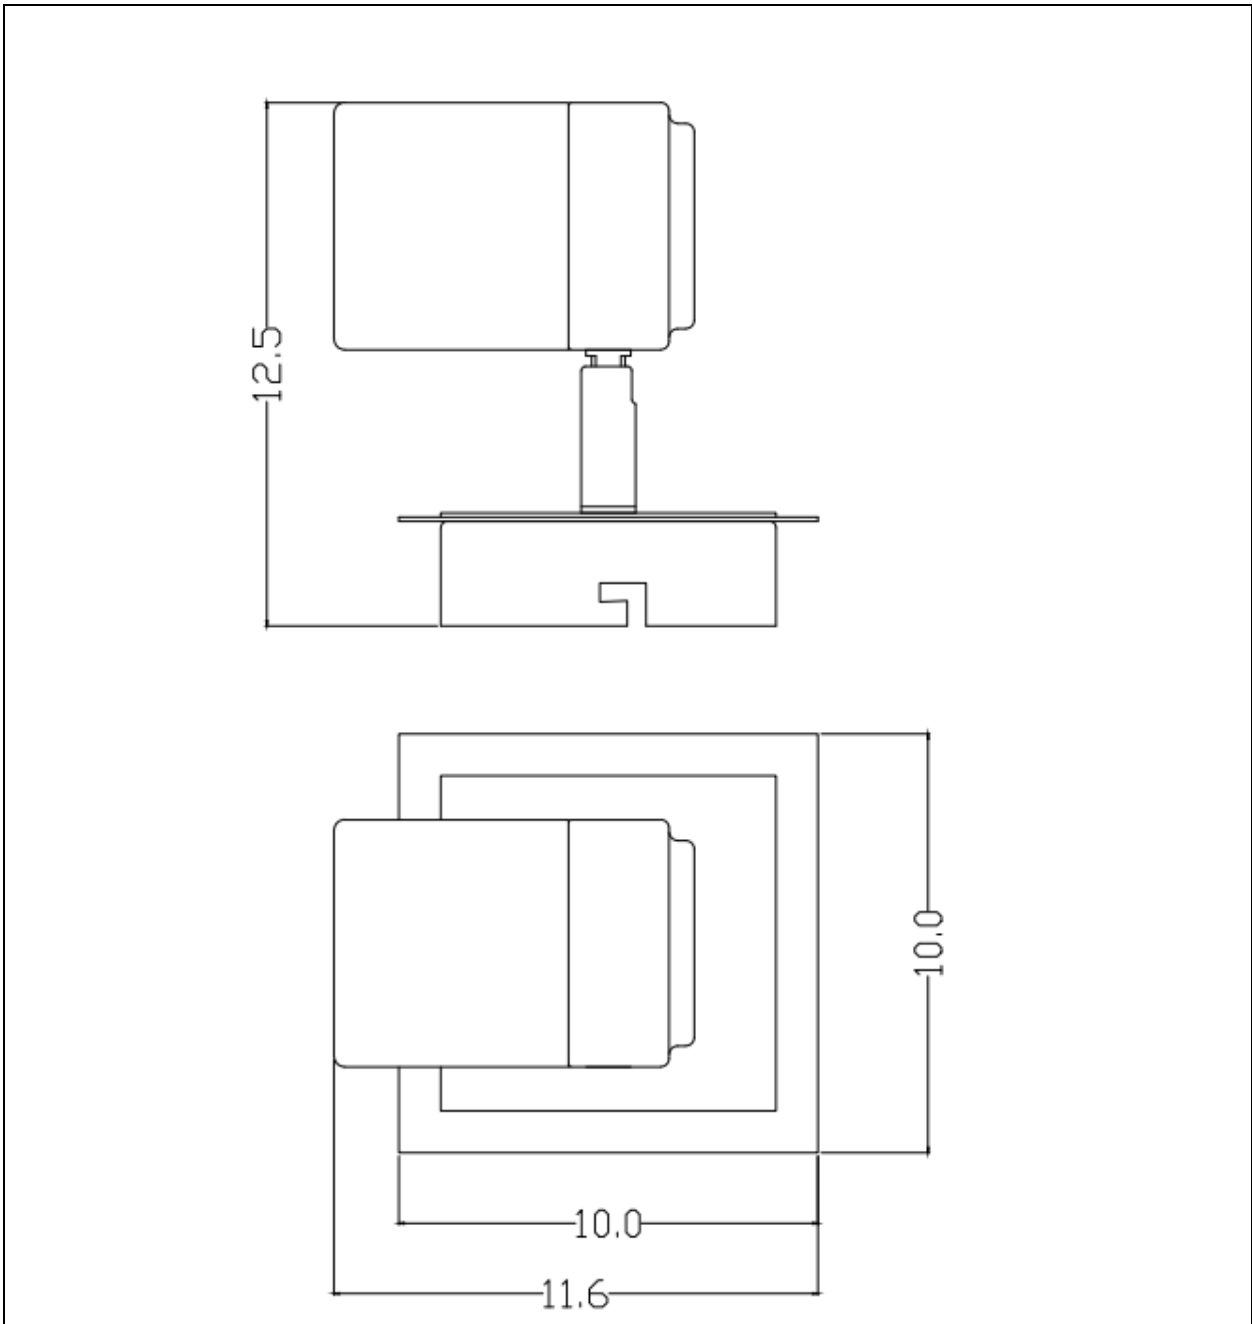

LUCIDE

Item number: 26957/05/12, 26957/05/30

Technical details

Materials used:	Iron/Aluminum
Color:	Matt Black/Satin Nickel
Dimmable and how is fixture dimmable	Yes
Size:	Height: 12.5cm
	Length: 11.6cm
	Width: 10cm
	Net weight: 0.4kg
Power requirements:	220-240V~50Hz
Bulb type and maximum wattage:	5W LED GU10
Number of bulbs:	1xGU10
IP degree:	IP20