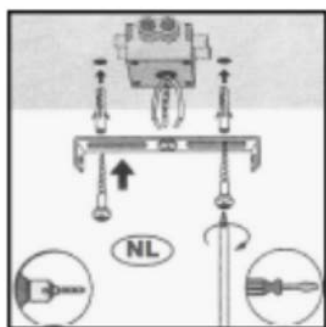

## Technical details

Materials used:	Iron/Aluminum
Color:	Matt Black/Satin Nickel
Dimmable and how is fixture dimmable	Yes
Size:	Height: 12.5cm
	Length: 11.6cm
	Width: 10cm
	Net weight: 0.4kg
Power requirements:	220-240V~50Hz
Bulb type and maximum wattage:	5W LED GU10
Number of bulbs:	1xGU10
IP degree:	IP20