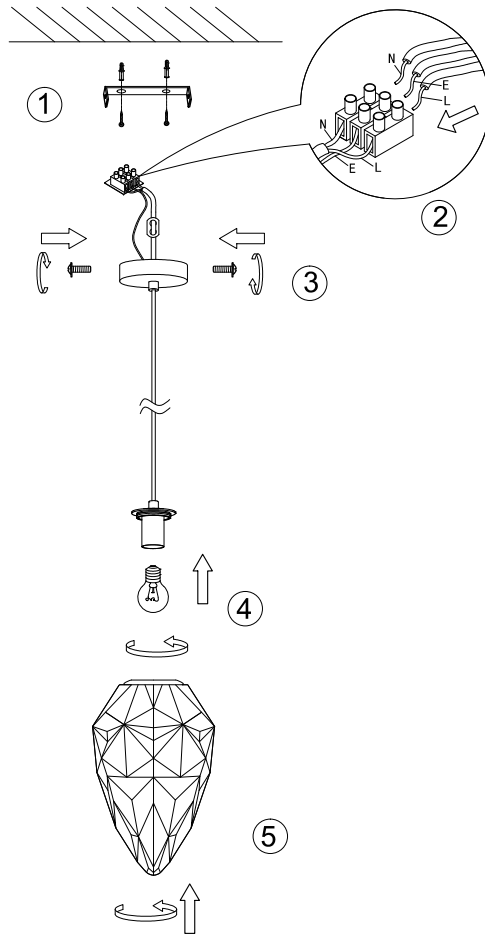

Instruction

P052PL-01GR

1 x E27 (40W)

Recommended to use with LED bulbs

Model: P052PL-01GR

Collection: Pendant

Series: Globo

Pendant Lamps