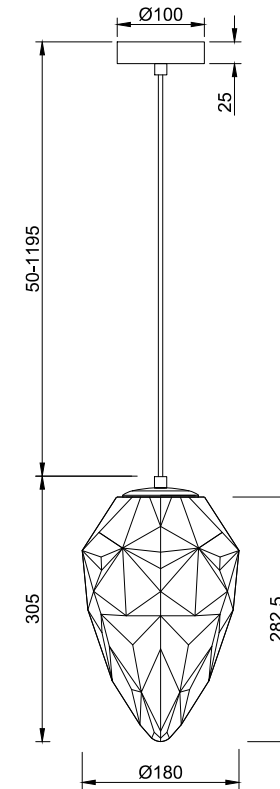

Instruction

P052PL-01GR

1 x E27 (40W)

Recommended to use with LED bulbs

Model: P052PL-01GR

Collection: Pendant

Series: Globo

Pendant Lamps