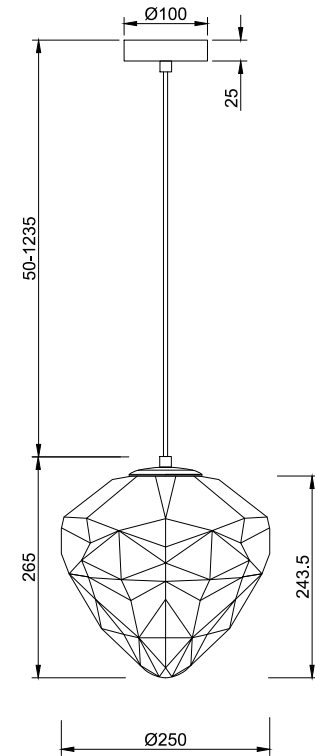

Instruction

P053PL-01BL

1 x E27 (40W)
Recommended to use with LED bulbs

Model: P053PL-01BL
Collection: Pendant
Series: Globo

Pendant Lamps