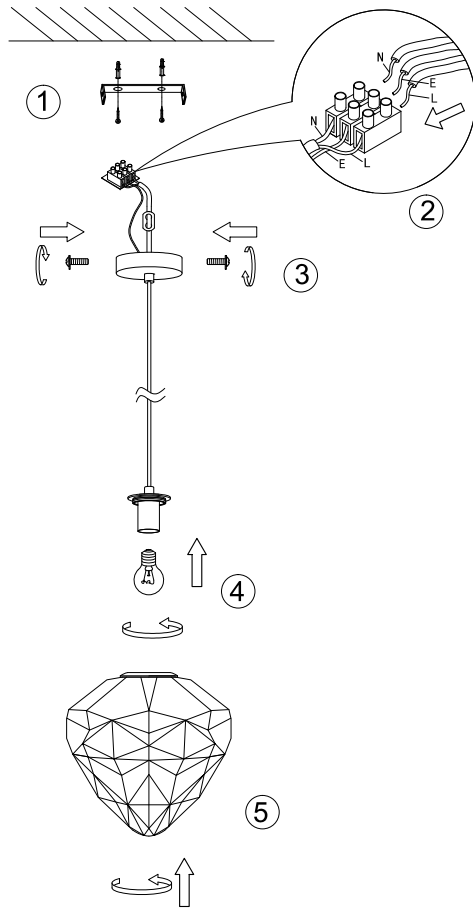

Instruction

P053PL-01BL

1 x E27 (40W)
Recommended to use with LED bulbs

Model: P053PL-01BL
Collection: Pendant
Series: Globo

Pendant Lamps