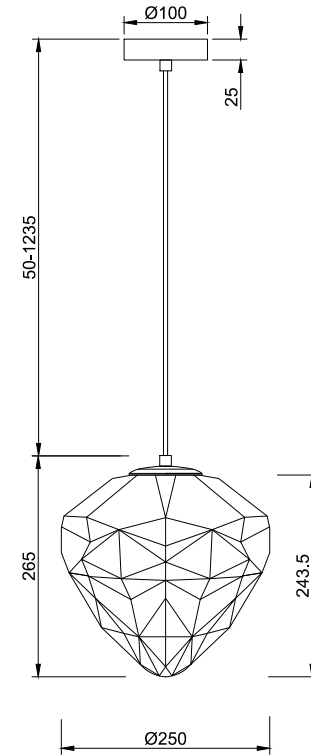

Instruction

P053PL-01GR

1 x E27 (40W)

Recommended to use with LED bulbs

Model: P053PL-01GR

Collection: Pendant

Series: Globo

Pendant Lamps