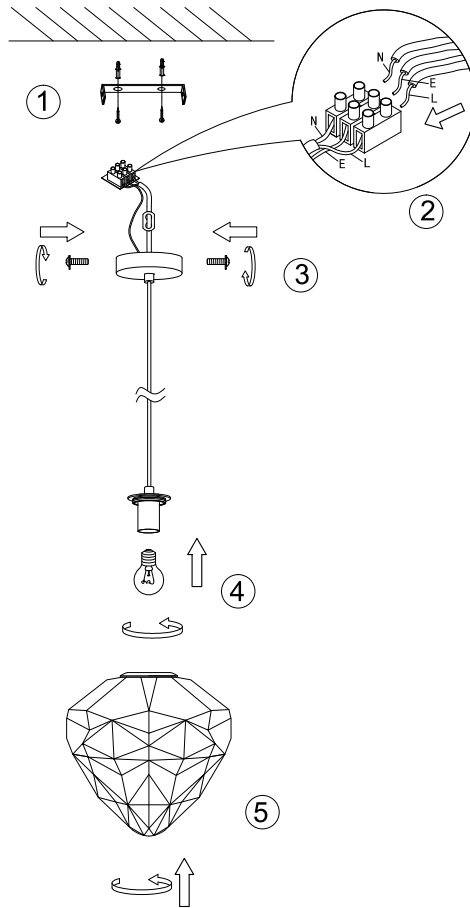

Instruction

P053PL-01GR

1 x E27 (40W)

Recommended to use with LED bulbs

Model: P053PL-01GR

Collection: Pendant

Series: Globo

Pendant Lamps