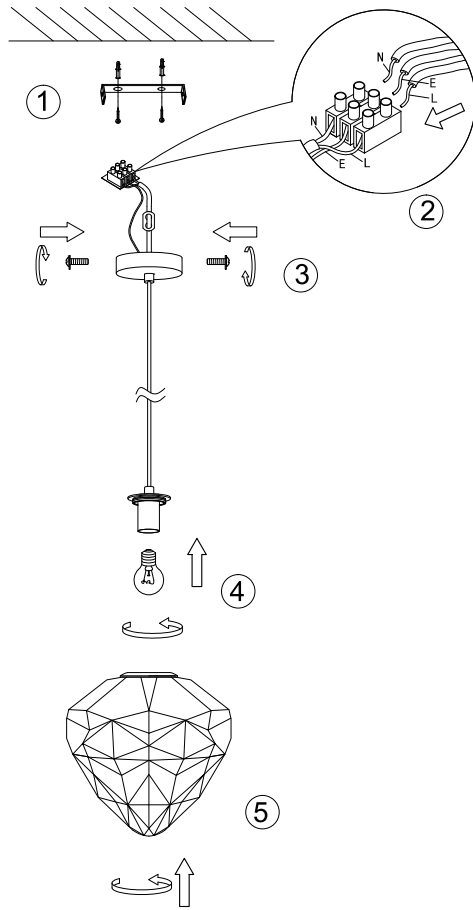

Instruction

P053PL-01PK

1 x E27 (40W)
Recommended to use with LED bulbs

Model: P053PL-01PK
Collection: Pendant
Series: Globo

Pendant Lamps