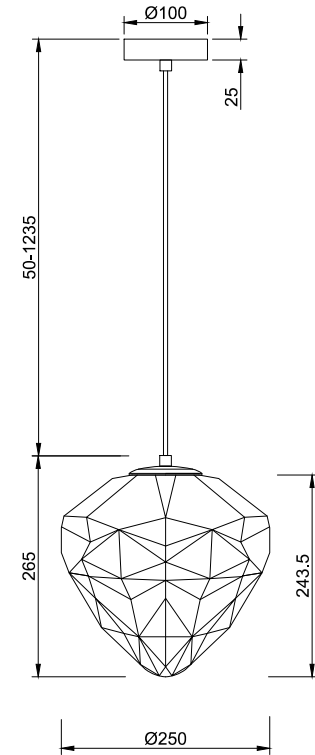

Instruction

P053PL-01PK

1 x E27 (40W)
Recommended to use with LED bulbs

Model: P053PL-01PK
Collection: Pendant
Series: Globo

Pendant Lamps