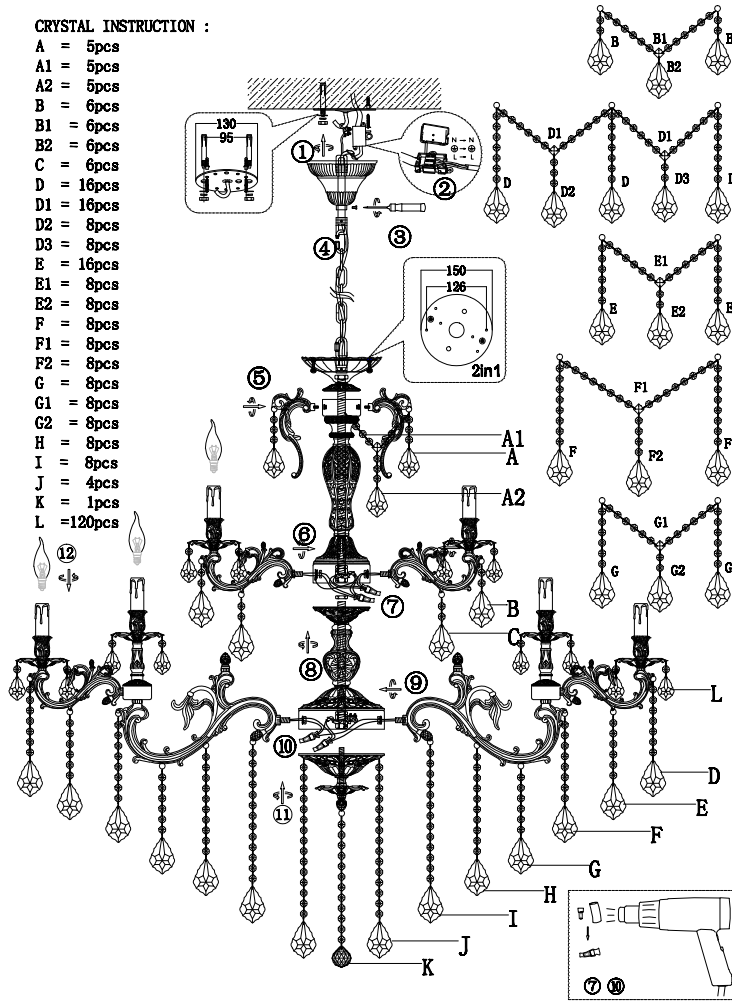

Instruction

DIA882-PL-30-G

CRYSTAL INSTRUCTION :

- A = 5pcs
- A1 = 5pcs
- A2 = 5pcs
- B = 6pcs
- B1 = 6pcs
- B2 = 6pcs
- C = 6pcs
- D = 16pcs
- D1 = 16pcs
- D2 = 8pcs
- D3 = 8pcs
- E = 16pcs
- E1 = 8pcs
- E2 = 8pcs
- F = 8pcs
- F1 = 8pcs
- F2 = 8pcs
- G = 8pcs
- G1 = 8pcs
- G2 = 8pcs
- H = 8pcs
- I = 8pcs
- J = 4pcs
- K = 1pcs
- L = 120pcs

DIA882-PL-30-G 尺寸图

30 x E14 (40W)

Model: DIA882-PL-30-G
Collection: Royal Classic
Series: Monica

Ceiling Lamps