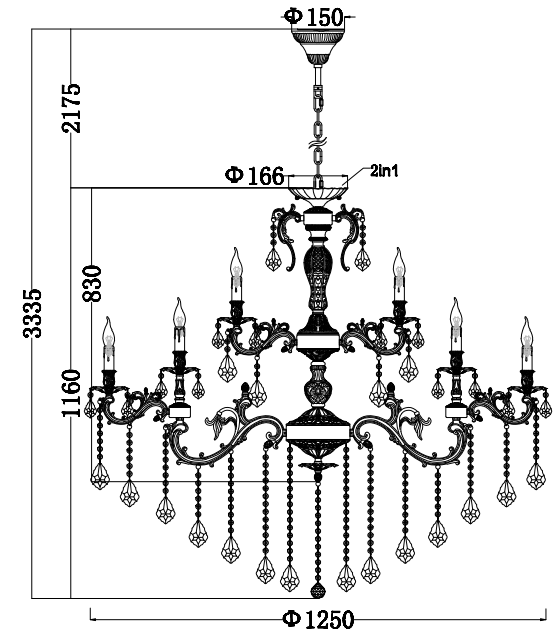

Instruction

DIA882-PL-30-G

CRYSTAL INSTRUCTION :

- A = 5pcs
- A1 = 5pcs
- A2 = 5pcs
- B = 6pcs
- B1 = 6pcs
- B2 = 6pcs
- C = 6pcs
- D = 16pcs
- D1 = 16pcs
- D2 = 8pcs
- D3 = 8pcs
- E = 16pcs
- E1 = 8pcs
- E2 = 8pcs
- F = 8pcs
- F1 = 8pcs
- F2 = 8pcs
- G = 8pcs
- G1 = 8pcs
- G2 = 8pcs
- H = 8pcs
- I = 8pcs
- J = 4pcs
- K = 1pcs
- L = 120pcs

DIA882-PL-30-G 尺寸图

30 x E14 (40W)

Model: DIA882-PL-30-G
Collection: Royal Classic
Series: Monica

Ceiling Lamps