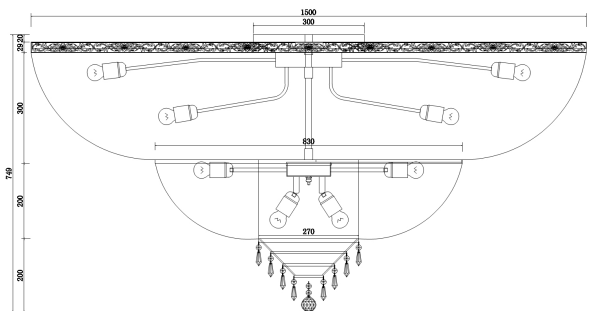

# Instruction

Collection: DIAMANT CRYSTAL  
 Series: PALACE  
 Model: DIA890-CL-34-G  
 Ceiling

A= 148  
 B= 42  
 C= 131  
 D= 1

REMOVE COVER  
 BEFORE USING LAMP

  
 34 x E27 (60W)

**MAYTONI**  
 DECORATIVE LIGHTING  
[www.maytoni.de](http://www.maytoni.de)