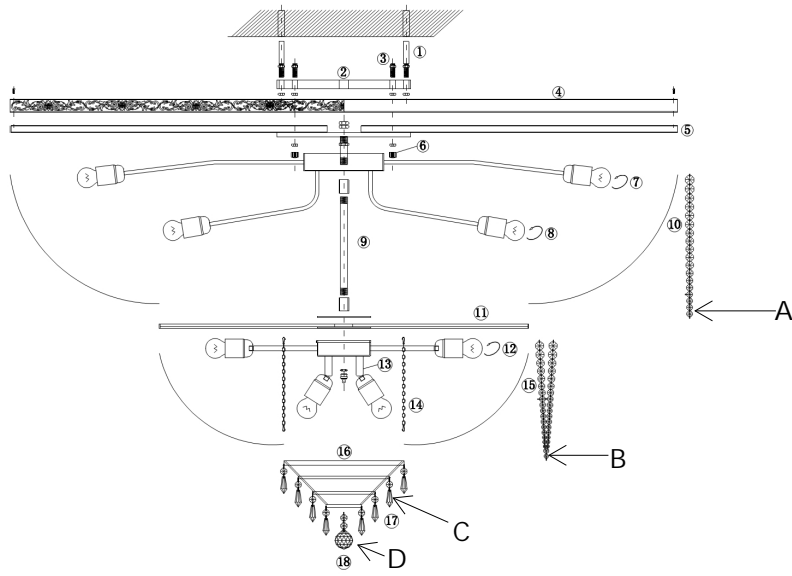

# Instruction

Collection: DIAMANT CRYSTAL  
 Series: PALACE  
 Model: DIA890-CL-34-G  
 Ceiling

A= 148  
 B= 42  
 C= 131  
 D= 1

REMOVE COVER  
 BEFORE USING LAMP

  
 34 x E27 (60W)

**MAYTONI**  
 DECORATIVE LIGHTING  
[www.maytoni.de](http://www.maytoni.de)