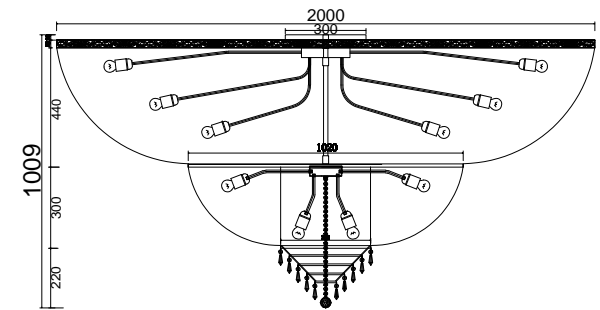

Instruction

DIA890-CL-42-G

26 x E27 (60W)
16 x E14 (60W)

Ceiling Lamps

Model: DIA890-CL-42-G
Collection: Royal Classic
Series: Palace