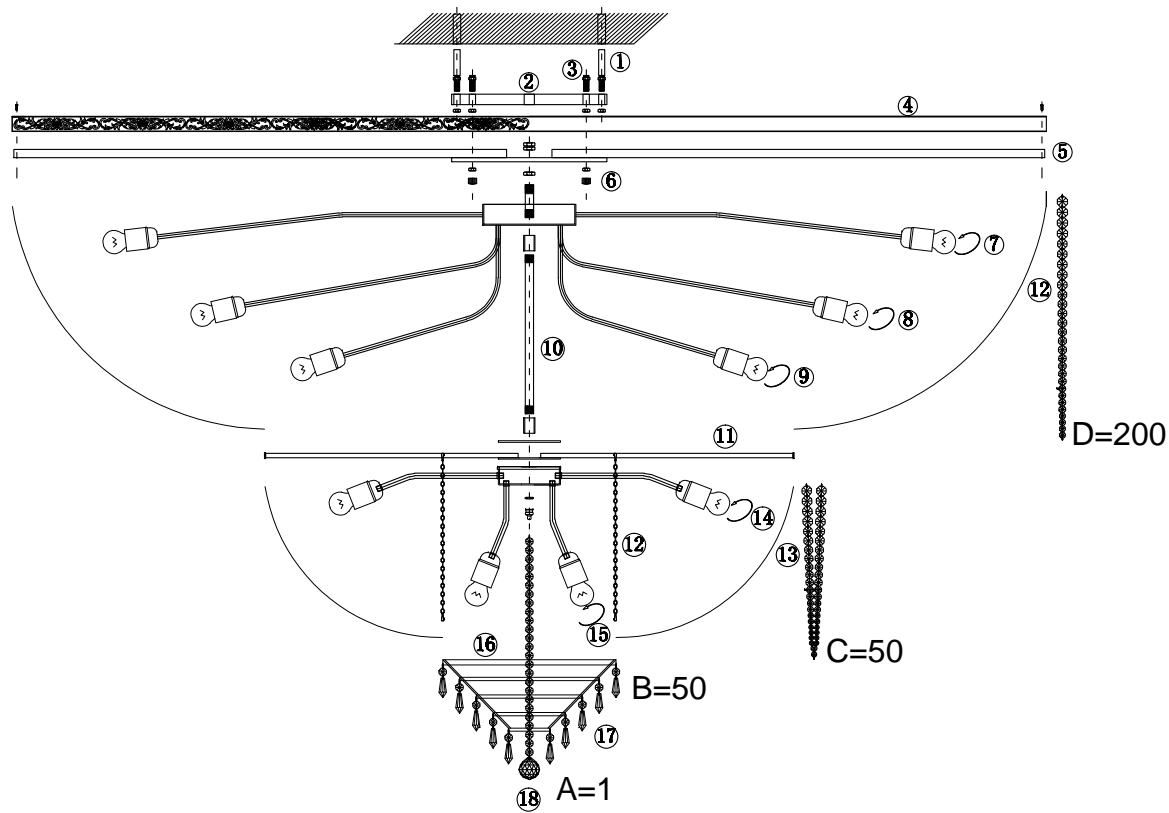

Instruction

DIA890-CL-42-G

26 x E27 (60W)
16 x E14 (60W)

Ceiling Lamps

Model: DIA890-CL-42-G
Collection: Royal Classic
Series: Palace