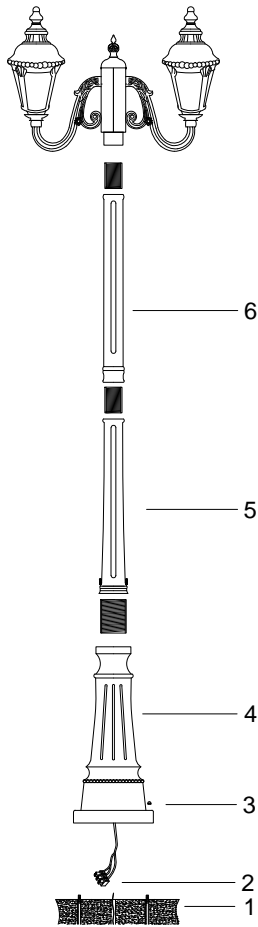

Instruction

O028FL-03BZ

2 x E27 (60W)

Model: O028FL-03BZ
Collection: Outdoor
Series: Goiri

Floor Lamps