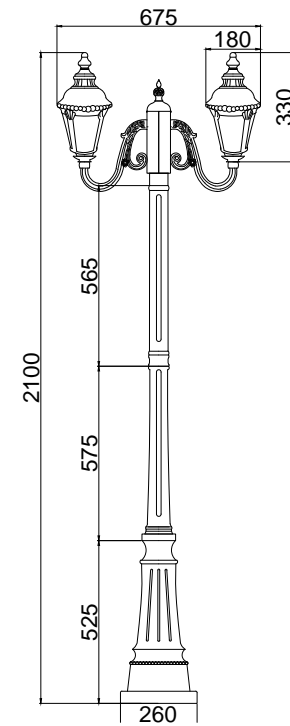

Instruction

O028FL-03BZ

2 x E27 (60W)

Model: O028FL-03BZ
Collection: Outdoor
Series: Goiri

Floor Lamps