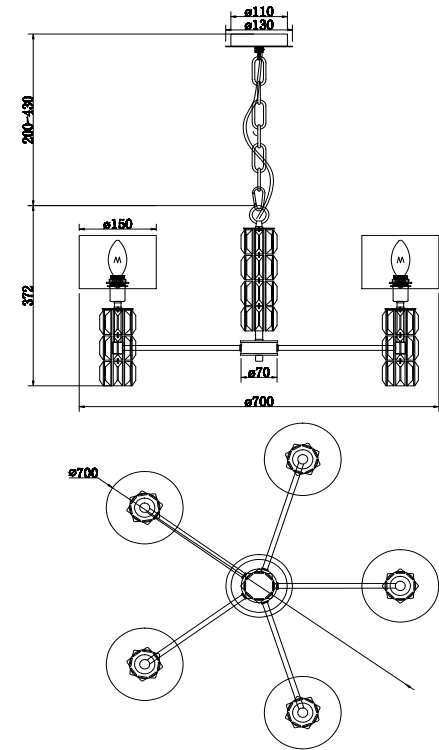

## DIA008PL-05CH

5 x E14 (40W)

Model: DIA008PL-05CH  
Collection: Diamant Crystal  
Series: Talento

Ceiling Lamps