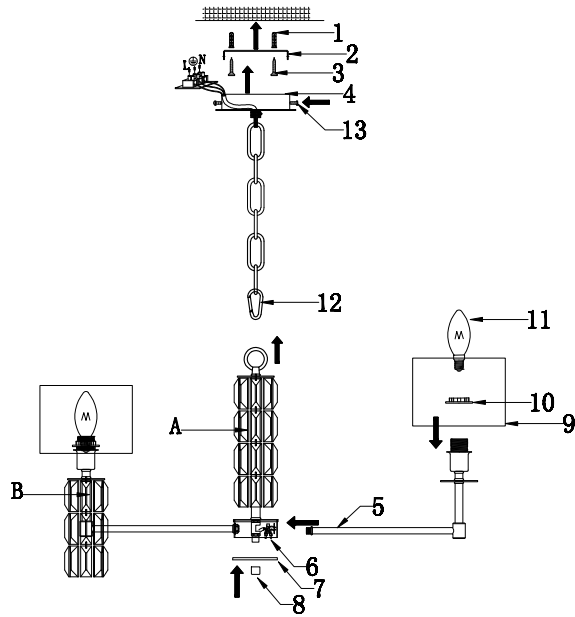

## DIA008PL-05CH

5 x E14 (40W)

Model: DIA008PL-05CH  
Collection: Diamant Crystal  
Series: Talento

Ceiling Lamps