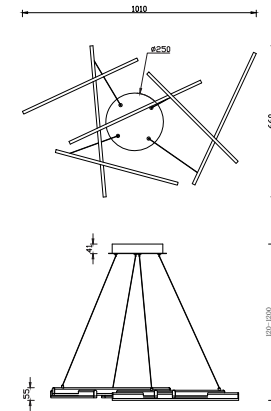

Instruction

MOD016PL-L75W

MAX 75W
2600 Lumen

Model: MOD016PL-L75W
Collection: Technical
Series: Line

Pendant Lamps