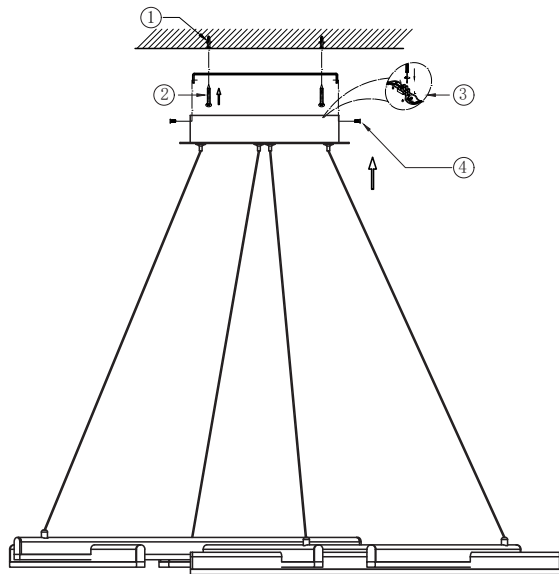

Instruction

MOD016PL-L75W

MAX 75W
2600 Lumen

Model: MOD016PL-L75W
Collection: Technical
Series: Line

Pendant Lamps