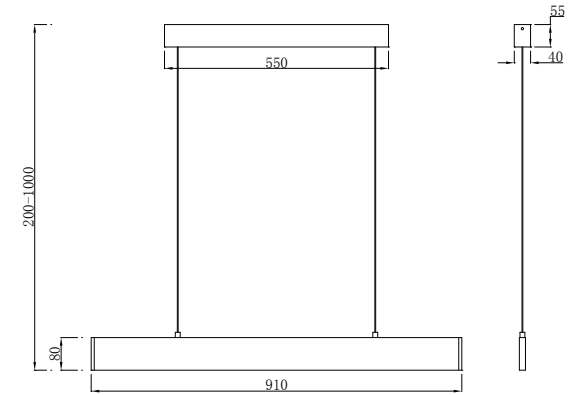

Instruction

P010PL-L23W

MAX 23W
1900 Lumen

Model: P010PL-L23W
Collection: Pendant
Series: Step