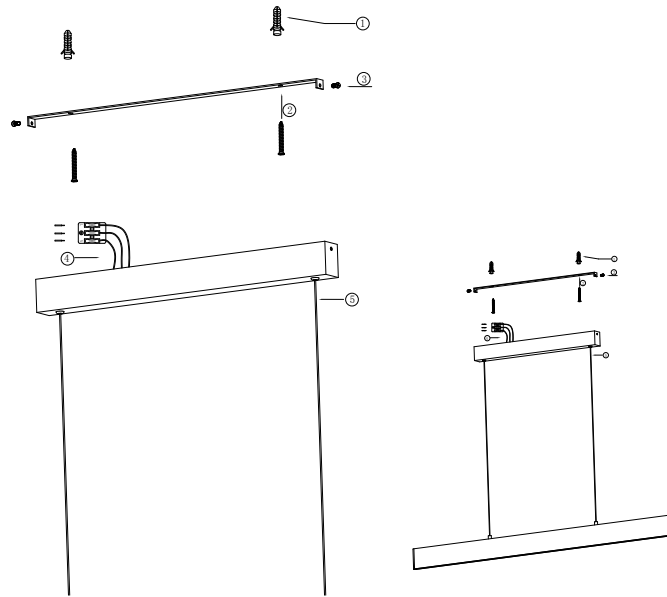

Instruction

P010PL-L23W

MAX 23W
1900 Lumen

Model: P010PL-L23W
Collection: Pendant
Series: Step