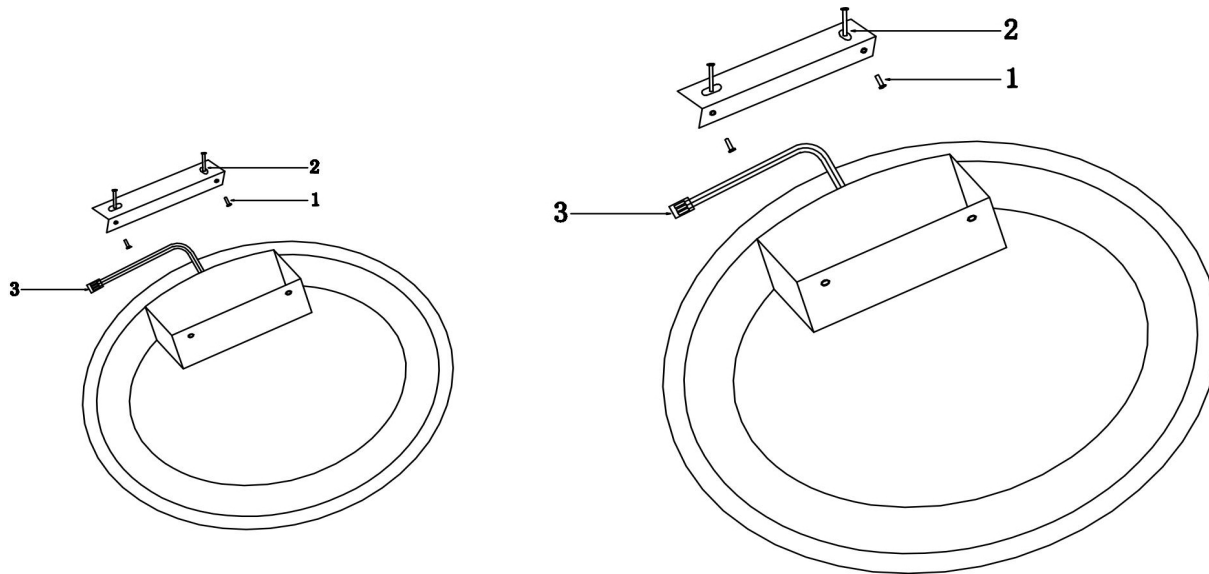

Instruction

MOD058CL-L35W3K

MAX 37W
1 800 Lumen

Model: MOD058CL-L35W3K
Collection: Modern
Series: Rim
Ceiling Lamps