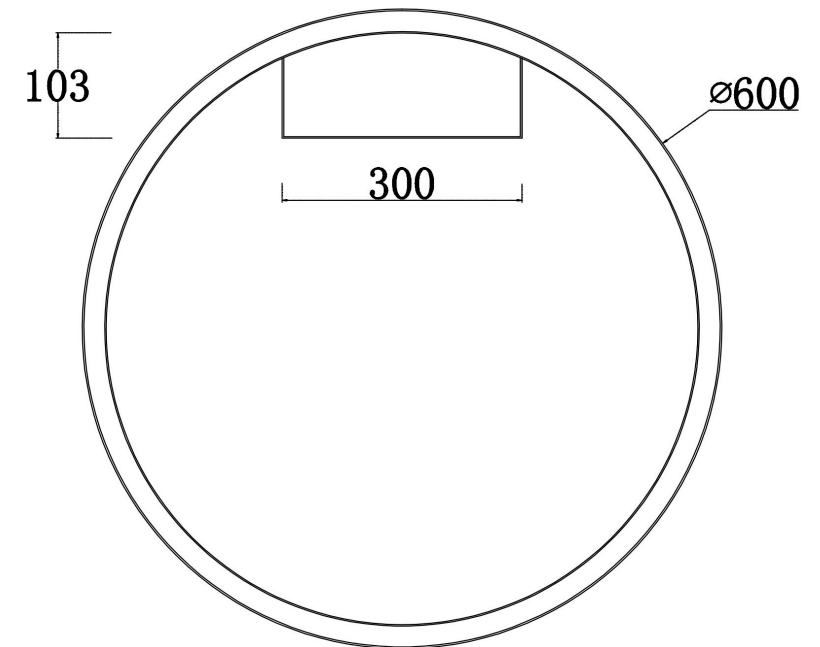

Instruction

MOD058CL-L35W3K

MAX 37W
1 800 Lumen

Model: MOD058CL-L35W3K
Collection: Modern
Series: Rim
Ceiling Lamps