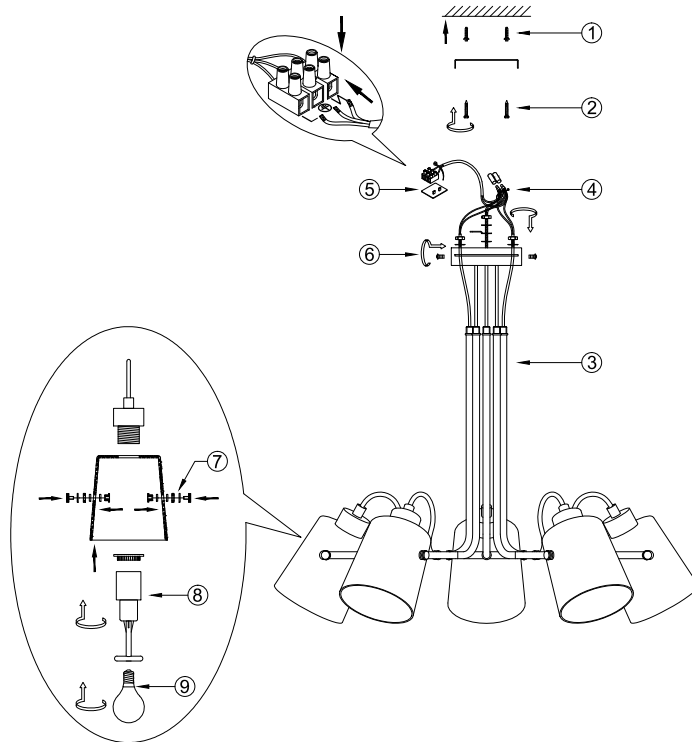

# Instruction

FR5691PL-05CH

5 x E14 (40W)

Model: FR5691PL-05CH

Series: Nonna

Ceiling Lamps