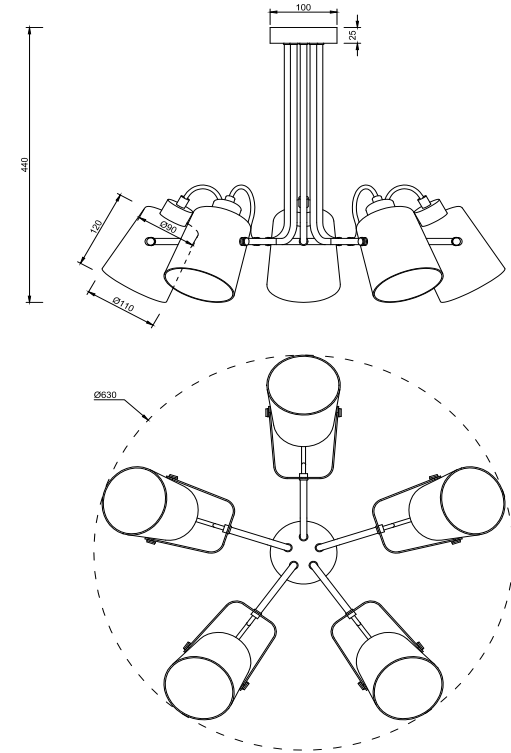

# Instruction

FR5691PL-05CH

5 x E14 (40W)

Model: FR5691PL-05CH

Series: Nonna

Ceiling Lamps