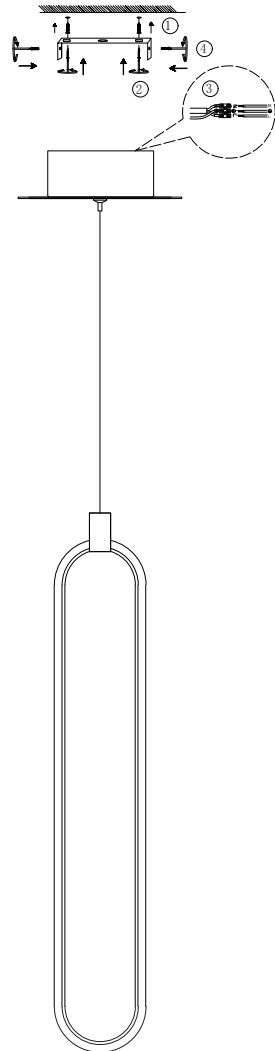

# Instruction

MOD017PL-L13G

MAX 17W  
1370 Lumen

Model: MOD017PL-L13G  
Collection: Modern  
Series: Chain

Pendant Lamps