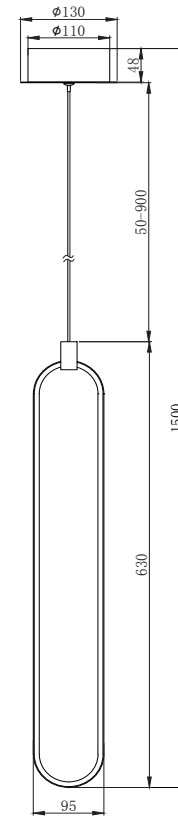

# Instruction

MOD017PL-L13G

MAX 17W  
1370 Lumen

Model: MOD017PL-L13G  
Collection: Modern  
Series: Chain

Pendant Lamps