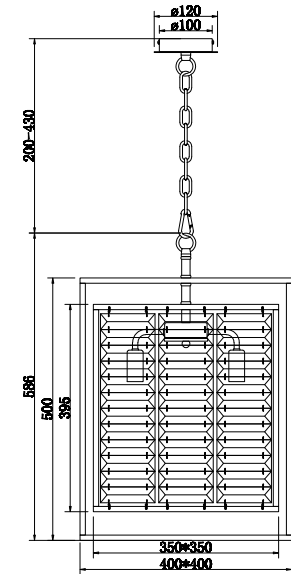

Instruction

MOD060PL-04G

A=12

4 x E14 (60W)

Model: MOD060PL-04G
Collection: Neoclassic

Pendant Lamps