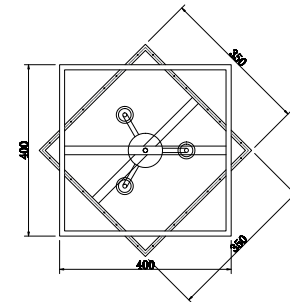

Instruction

MOD060PL-04G

A=12

4 x E14 (60W)

Model: MOD060PL-04G
Collection: Neoclassic

Pendant Lamps