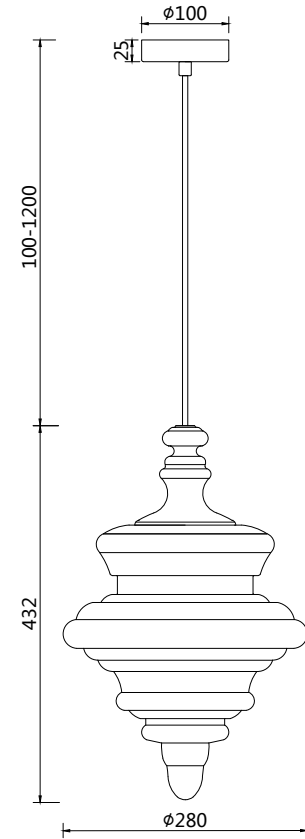

Instruction

P057PL-01W

1 x E27 (60W)

Recommended to use with LED bulbs

Model: P057PL-01W

Collection: Pendant

Series: Trottoia

Pendant Lamps