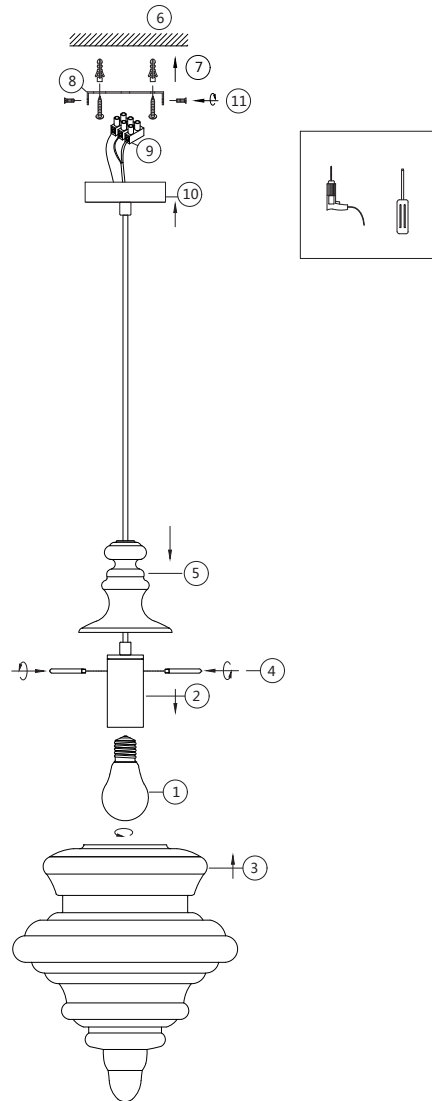

Instruction

P057PL-01W

1 x E27 (60W)

Recommended to use with LED bulbs

Model: P057PL-01W

Collection: Pendant

Series: Trottoia

Pendant Lamps