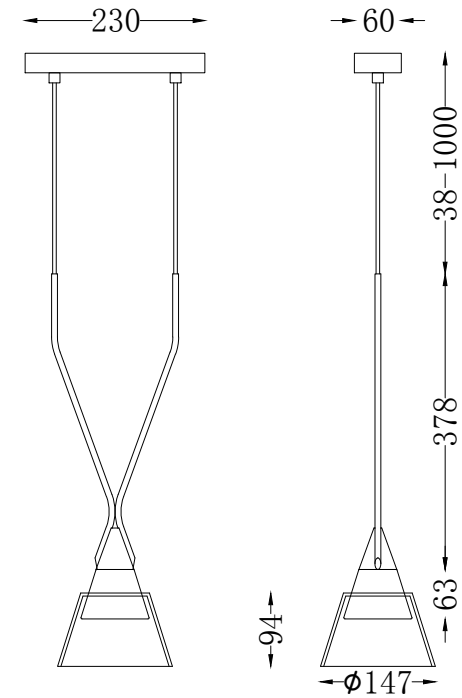

Instruction

P063PL-01B

1 x GU10 (40W)
Recommended to use with LED bulbs

Model: P063PL-01B
Collection: Pendant
Series: Hilo

Pendant Lamps