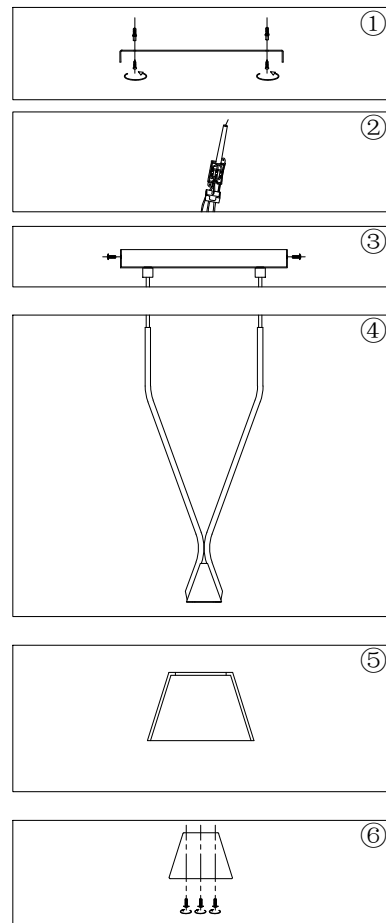

Instruction

P063PL-01B

1 x GU10 (40W)
Recommended to use with LED bulbs

Model: P063PL-01B
Collection: Pendant
Series: Hilo

Pendant Lamps